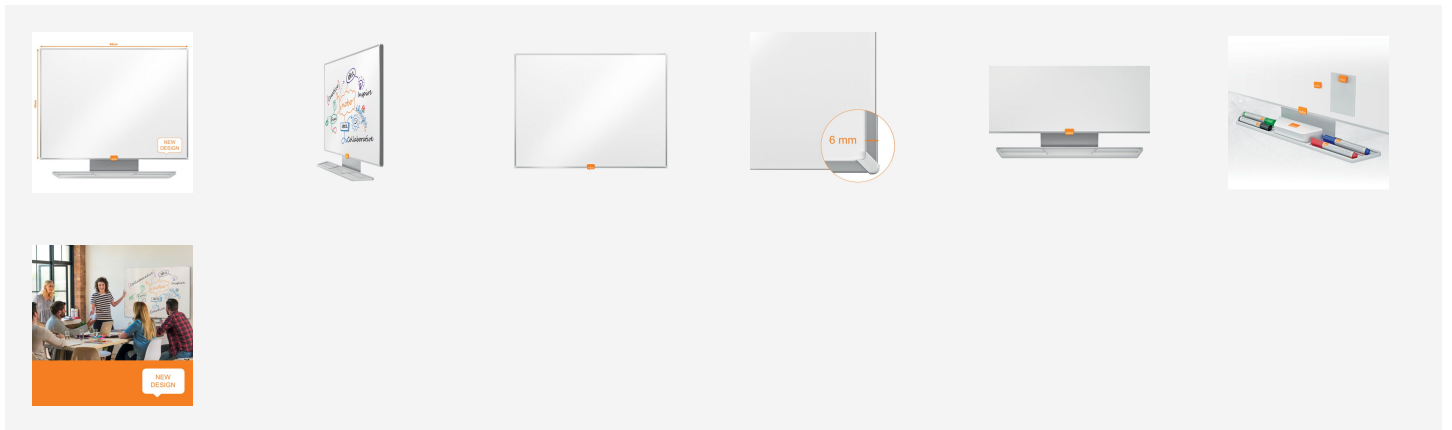

Nobo Classic Nano Clean™ Whiteboard 600x450mm

The Nobo Classic Nano Clean™ Whiteboard will get your ideas noticed! The contemporary slim and unobtrusive frame maximises space on the board with the spacious whiteboard pen tray sitting below the board so not encroaching on the board's surface. The InvisaMount™ system makes installation easy and fixings are neatly concealed behind the board. Size: 600x450mm. The magnetic steel whiteboard surface with Nano Clean™ surface technology - exclusive to Nobo - delivers an increased level of erasability for frequent use.

Attributes

- Bordered by a contemporary, slim and unobtrusive frame that maximises the writing space on the whiteboard
- InvisaMount™ system makes installation easy and fixings are neatly concealed behind the board
- Magnetic steel whiteboard surface with Nano Clean™ surface technology - exclusive to Nobo - delivers an increased level of erasability for frequent use
- Available in a range of sizes
- Spacious whiteboard pen tray sits below the board and doesn't encroach on the whiteboard surface
- Supplied with a Nobo dry wipe marker
- Nobo recommends a weekly cleaning routine for the best performance of Nano Clean™ whiteboards
- 15 year warranty

Specifications

Number	1902641
Colour	white
Dimensions (W x H x D)	600 x 442 x 13 mm
Surface	Steel with Nano Clean™
Weight	1989 g
Pallet quantity	80
EAN code	5028252286022