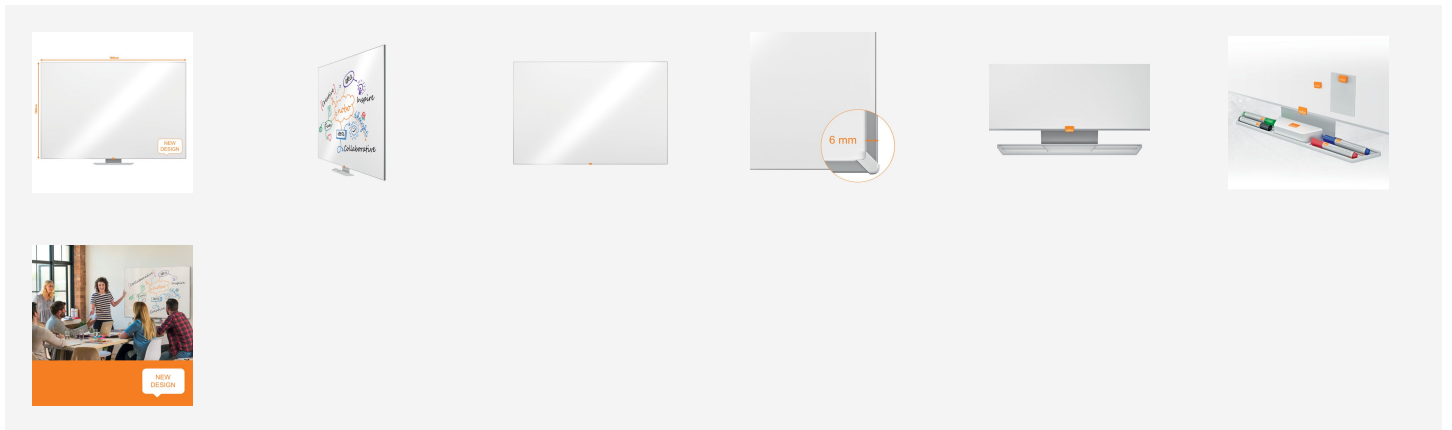

Nobo Classic Nano Clean™ Whiteboard 1800x1200mm

The Nobo Classic Nano Clean™ Whiteboard will get your ideas noticed! The contemporary slim and unobtrusive frame maximises space on the board with the spacious whiteboard pen tray sitting below the board so not encroaching on the board's surface. The InvisaMount™ system makes installation easy and fixings are neatly concealed behind the board. Size: 1800x1200mm. The magnetic steel whiteboard surface with Nano Clean™ surface technology - exclusive to Nobo - delivers an increased level of erasability for frequent use.

Attributes

- Bordered by a contemporary, slim and unobtrusive frame that maximises the writing space on the whiteboard
- InvisaMount™ system makes installation easy and fixings are neatly concealed behind the board
- Magnetic steel whiteboard surface with Nano Clean™ surface technology - exclusive to Nobo - delivers an increased level of erasability for frequent use
- Available in a range of sizes
- Spacious whiteboard pen tray sits below the board and doesn't encroach on the whiteboard surface
- Supplied with a Nobo dry wipe marker
- Nobo recommends a weekly cleaning routine for the best performance of Nano Clean™ whiteboards
- 15 year warranty

Specifications

Number	1902648
Colour	white
Dimensions (W x H x D)	1809 x 1198 x 13 mm
Surface	Steel with Nano Clean™
Weight	17500 g
Pallet quantity	20
EAN code	5028252286077