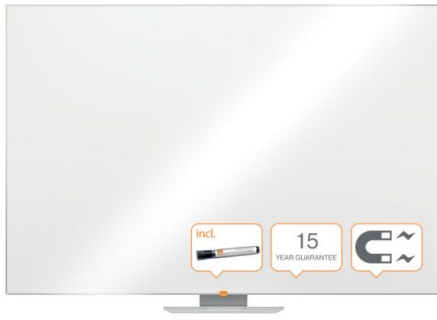

Nobo Classic Nano Clean™ Whiteboard 1800x1200mm

The Nobo Classic Nano Clean™ Whiteboard will get your ideas noticed! The contemporary slim and unobtrusive frame maximises space on the board with the spacious whiteboard pen tray sitting below the board so not encroaching on the board's surface. The InvisaMount™ system makes installation easy and fixings are neatly concealed behind the board. Size: 1800x1200mm. The magnetic steel whiteboard surface with Nano Clean™ surface technology - exclusive to Nobo - delivers an increased level of erasability for frequent use.

Attributes

- Bordered by a contemporary, slim and unobtrusive frame that maximises the writing space on the whiteboard
- InvisaMount™ system makes installation easy and fixings are neatly concealed behind the board
- Magnetic steel whiteboard surface with Nano Clean™ surface technology - exclusive to Nobo - delivers an increased level of erasability for frequent use
- Available in a range of sizes
- Spacious whiteboard pen tray sits below the board and doesn't encroach on the whiteboard surface
- Supplied with a Nobo dry wipe marker
- Nobo recommends a weekly cleaning routine for the best performance of Nano Clean™ whiteboards
- 15 year warranty

Specifications

Number	1902648
Colour	white
Dimensions (W x H x D)	1809 x 1198 x 13 mm
Surface	Steel with Nano Clean™
Weight	17500 g
Pallet quantity	20
EAN code	5028252286077