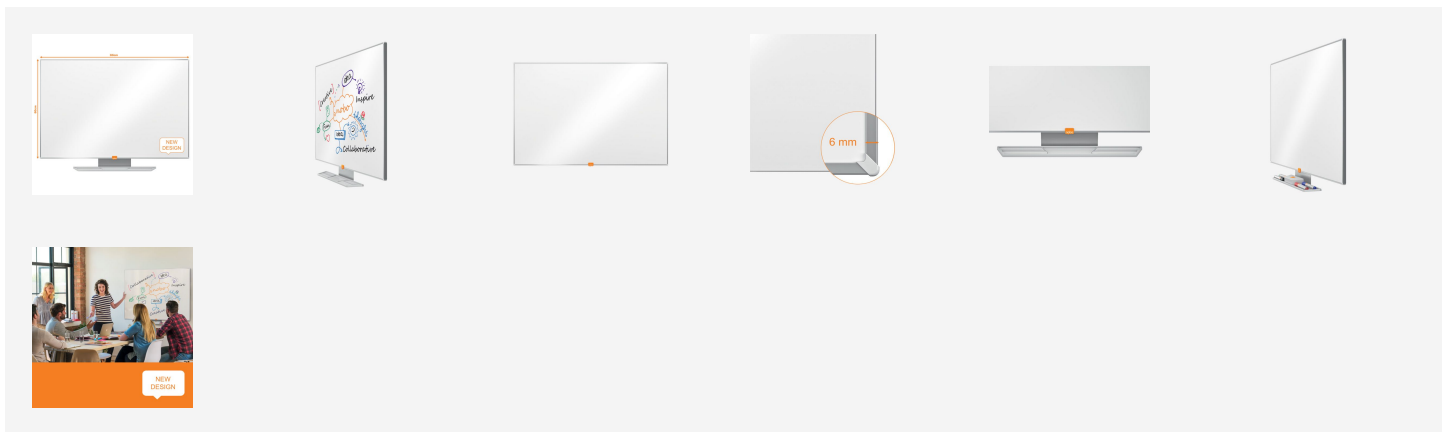

Nobo Classic Melamine Whiteboard 900x600mm

The Nobo Classic Melamine Whiteboard will get your ideas noticed! The contemporary slim and unobtrusive frame maximises space on the board with the spacious whiteboard pen tray sitting below the board so not encroaching on the board's surface. The InvisaMount™ system makes installation easy and fixings are neatly concealed behind the board. Size: 900x600mm. The melamine whiteboard surface offers good erasability for light use.

Attributes

- Bordered by a contemporary, slim and unobtrusive frame that maximises the writing space on the whiteboard
- InvisaMount™ system makes installation easy and fixings are neatly concealed behind the board
- Melamine whiteboard surface delivers a good level of erasability for light use
- Available in a range of sizes
- Spacious whiteboard pen tray sits below the board and doesn't encroach on the whiteboard surface
- Supplied with a Nobo dry wipe marker
- Nobo recommends daily cleaning for the best performance of melamine whiteboards
- 10 year warranty

Specifications

Number	1905202
Colour	white
Dimensions (W x H x D)	593 x 13 x 903 mm
Surface	Melamine
Weight	4315 g
Pallet quantity	25
EAN code	5028252504805