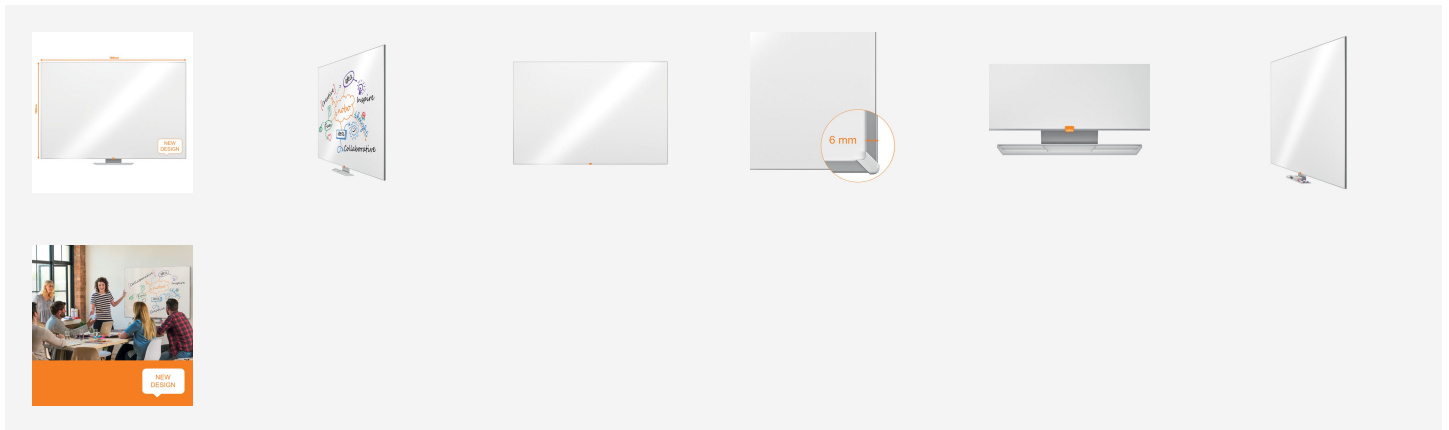

Nobo Classic Melamine Whiteboard 1800x1200mm

The Nobo Classic Melamine Whiteboard will get your ideas noticed! The contemporary slim and unobtrusive frame maximises space on the board with the spacious whiteboard pen tray sitting below the board so not encroaching on the board's surface. The InvisaMount™ system makes installation easy and fixings are neatly concealed behind the board. Size: 1800x1200mm. The melamine whiteboard surface offers good erasability for light use.

Attributes

- Bordered by a contemporary, slim and unobtrusive frame that maximises the writing space on the whiteboard
- InvisaMount™ system makes installation easy and fixings are neatly concealed behind the board
- Melamine whiteboard surface delivers a good level of erasability for light use
- Available in a range of sizes
- Spacious whiteboard pen tray sits below the board and doesn't encroach on the whiteboard surface
- Supplied with a Nobo dry wipe marker
- Nobo recommends daily cleaning for the best performance of melamine whiteboards
- 10 year warranty

Specifications

Number	1905205
Colour	white
Dimensions (W x H x D)	1198 x 13 x 1809 mm
Surface	Melamine
Weight	17000 g
Pallet quantity	25
EAN code	5028252504836