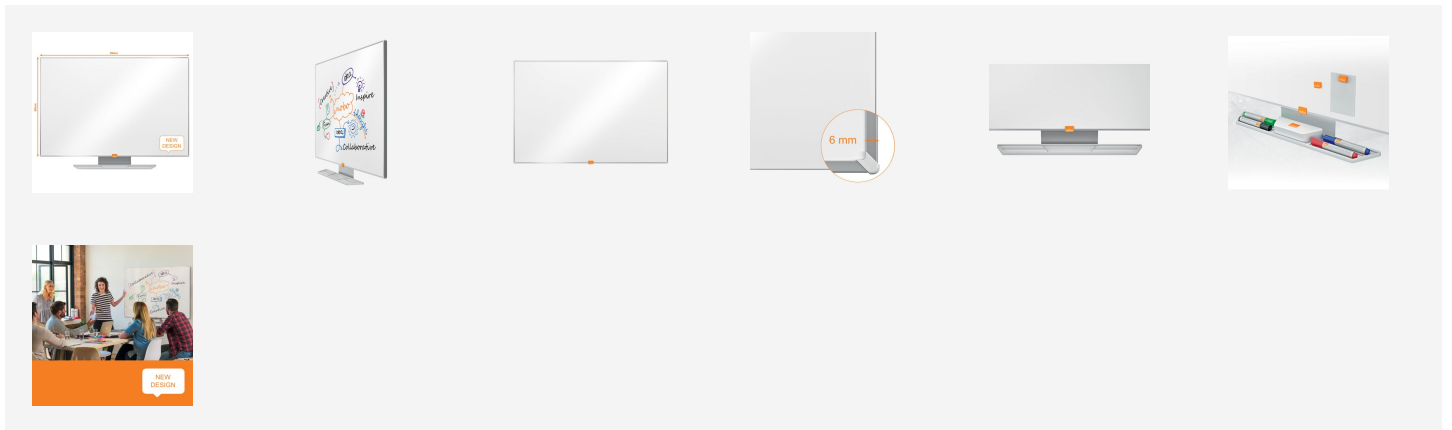

Nobo Classic Enamel Whiteboard 900x600mm

The Nobo Classic Enamel Whiteboard will get your ideas noticed! The contemporary slim and unobtrusive frame maximises space on the board with the spacious whiteboard pen tray sitting below the board so not encroaching on the board's surface. The InvisaMount™ system makes installation easy and fixings are neatly concealed behind the board. Size: 900x600mm. The magnetic enamel whiteboard surface delivers a superior level of erasability for frequent use.

Attributes

- Bordered by a contemporary, slim and unobtrusive frame that maximises the writing space on the whiteboard
- InvisaMount™ system makes installation easy and fixings are neatly concealed behind the board
- Magnetic Enamel whiteboard surface delivers a superior level of erasability for frequent use
- Available in a range of sizes
- Spacious whiteboard pen tray sits below the board and doesn't encroach on the whiteboard surface
- Supplied with a Nobo dry wipe marker
- Nobo recommends a monthly cleaning routine for the best performance of enamel whiteboards
- 25 year warranty

Specifications

Number	1905220
Colour	white
Dimensions (W x H x D)	920 x 610 x 15 mm
Surface	Enamel
Weight	4670 g
Pallet quantity	25
EAN code	5028252504980