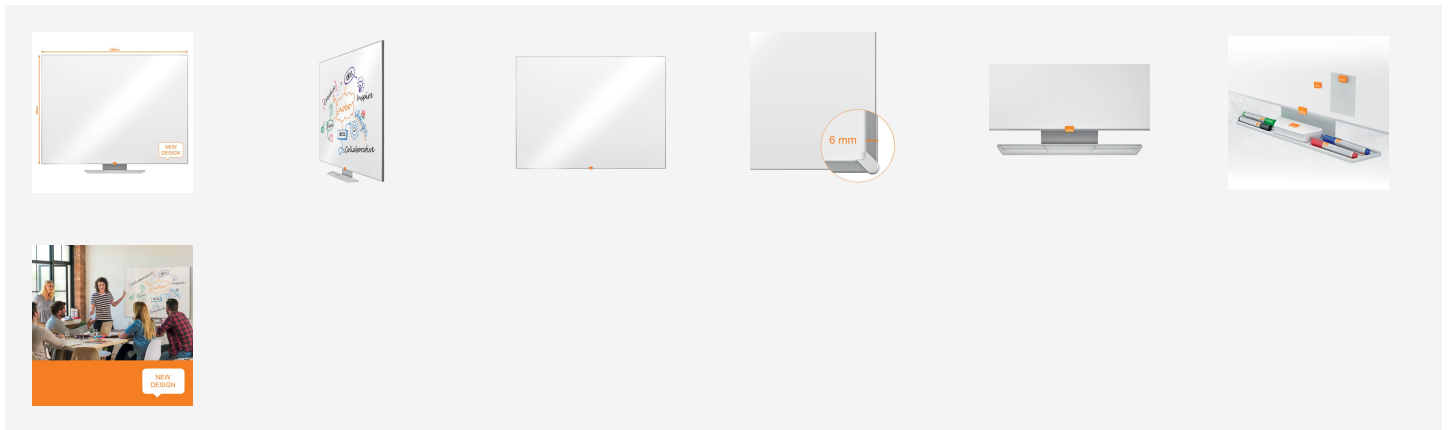

Nobo Classic Enamel Whiteboard 1200x900mm

The Nobo Classic Enamel Whiteboard will get your ideas noticed! The contemporary slim and unobtrusive frame maximises space on the board with the spacious whiteboard pen tray sitting below the board so not encroaching on the board's surface. The InvisaMount™ system makes installation easy and fixings are neatly concealed behind the board. Size: 1200x900mm. The magnetic enamel whiteboard surface delivers a superior level of erasability for frequent use.

Attributes

- Bordered by a contemporary, slim and unobtrusive frame that maximises the writing space on the whiteboard
- InvisaMount™ system makes installation easy and fixings are neatly concealed behind the board
- Magnetic Enamel whiteboard surface delivers a superior level of erasability for frequent use
- Available in a range of sizes
- Spacious whiteboard pen tray sits below the board and doesn't encroach on the whiteboard surface
- Supplied with a Nobo dry wipe marker
- Nobo recommends a monthly cleaning routine for the best performance of enamel whiteboards
- 25 year warranty

Specifications

Number	1905221
Colour	white
Dimensions (W x H x D)	1222 x 913 x 15 mm
Surface	Enamel
Weight	8580 g
Pallet quantity	30
EAN code	5028252504997