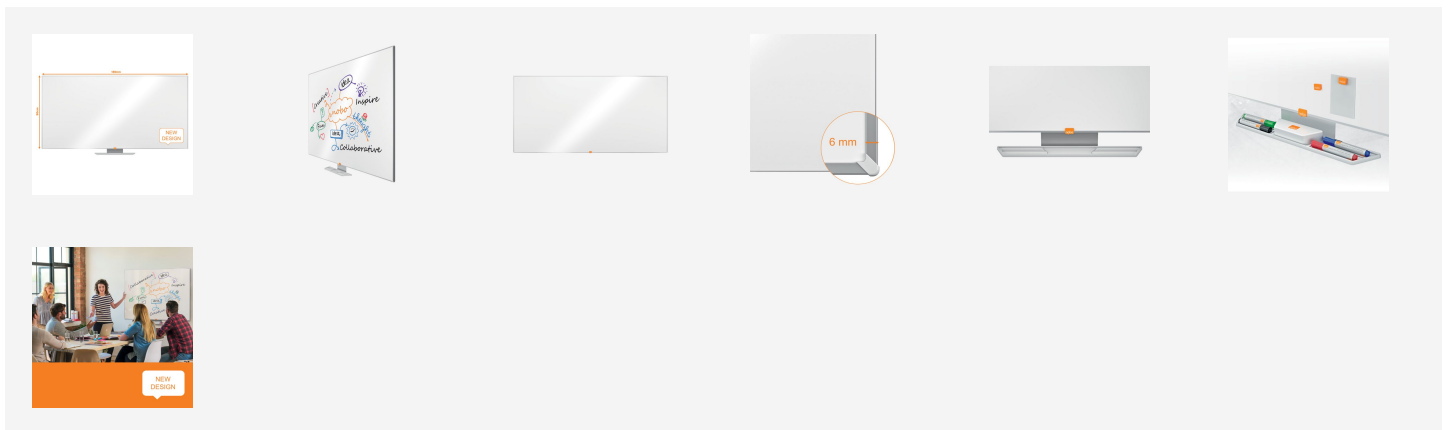

Nobo Classic Enamel Whiteboard 1800x900mm

The Nobo Classic Enamel Whiteboard will get your ideas noticed! The contemporary slim and unobtrusive frame maximises space on the board with the spacious whiteboard pen tray sitting below the board so not encroaching on the board's surface. The InvisaMount™ system makes installation easy and fixings are neatly concealed behind the board. Size: 1800x900mm. The magnetic enamel whiteboard surface delivers a superior level of erasability for frequent use.

Attributes

- Bordered by a contemporary, slim and unobtrusive frame that maximises the writing space on the whiteboard
- InvisaMount™ system makes installation easy and fixings are neatly concealed behind the board
- Magnetic Enamel whiteboard surface delivers a superior level of erasability for frequent use
- Available in a range of sizes
- Spacious whiteboard pen tray sits below the board and doesn't encroach on the whiteboard surface
- Supplied with a Nobo dry wipe marker
- Nobo recommends a monthly cleaning routine for the best performance of enamel whiteboards
- 25 year warranty

Specifications

Number	1905222
Colour	white
Dimensions (W x H x D)	1827 x 913 x 15 mm
Surface	Enamel
Weight	13400 g
Pallet quantity	25
EAN code	5028252505000