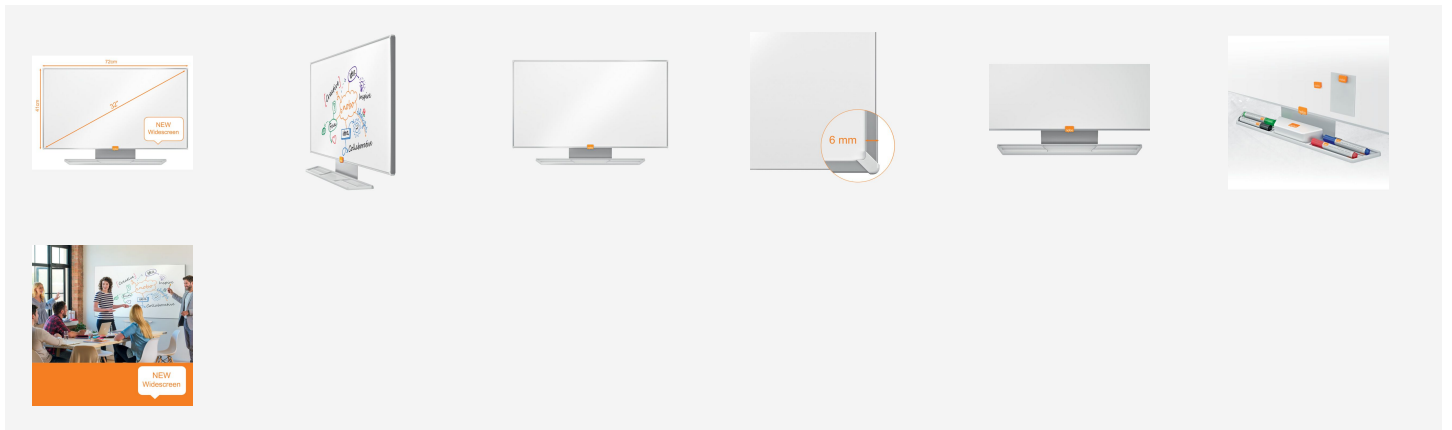

Nobo Widescreen 32" Enamel Whiteboard

The Nobo Widescreen Enamel Whiteboard will get your ideas noticed! The widescreen format and contemporary frame provide an expansive writing surface and the spacious pen tray sits below the board without encroaching on the board's surface. The InvisaMount™ system makes installation easy and fixings are neatly concealed behind the board. Size: 32". The magnetic enamel whiteboard surface delivers a superior level of erasability for frequent use.

Attributes

- Available in sizes 32", 40", 55", 70", 85"
- Widescreen format offers a more accessible and expansive writing surface compared to traditional whiteboards where space at the top and bottom goes unused
- Bordered by a contemporary, slim and unobtrusive frame that maximises the writing space on the whiteboard
- InvisaMount™ system makes installation easy and fixings are neatly concealed behind the board
- Magnetic Enamel whiteboard surface delivers a superior level of erasability for frequent use
- Spacious whiteboard pen tray sits below the board and doesn't encroach on the whiteboard surface
- Supplied with a Nobo dry wipe marker
- Nobo recommends a monthly cleaning routine for the best performance of enamel whiteboards
- 25 year warranty

Specifications

Number	1905301
Colour	white
Dimensions (W x H x D)	540 x 15 x 800 mm
Surface	Enamel
Weight	3000 g
Pallet quantity	33
EAN code	5028252522861