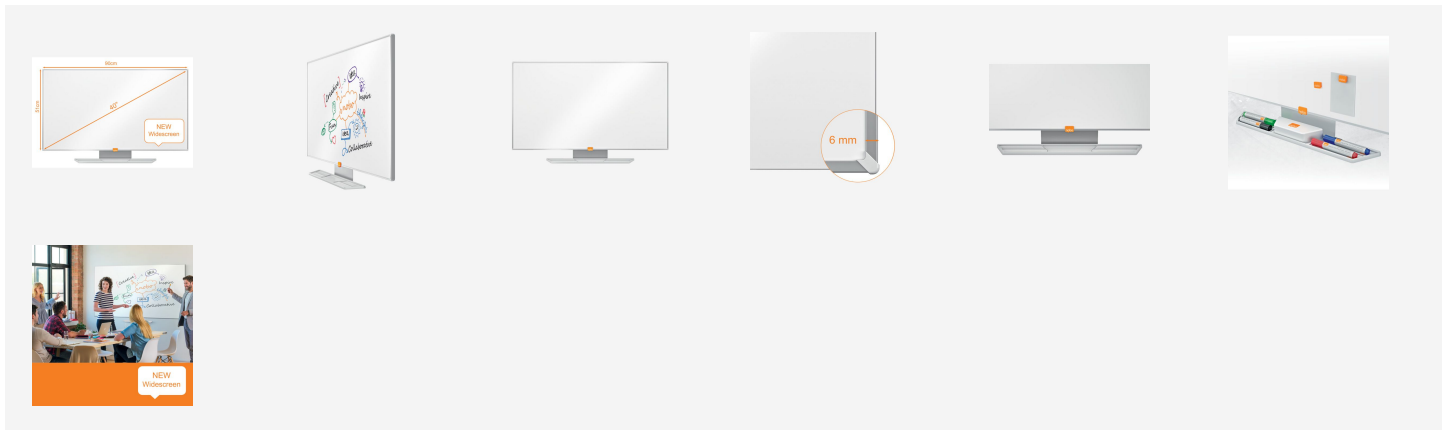

## Nobo Widescreen 40" Enamel Whiteboard

The Nobo Widescreen Enamel Whiteboard will get your ideas noticed! The widescreen format and contemporary frame provide an expansive writing surface and the spacious pen tray sits below the board without encroaching on the board's surface. The InvisaMount™ system makes installation easy and fixings are neatly concealed behind the board. Size: 40". The magnetic enamel whiteboard surface delivers a superior level of erasability for frequent use.

## Attributes

- Available in sizes 32", 40", 55", 70", 85"
- Widescreen format offers a more accessible and expansive writing surface compared to traditional whiteboards where space at the top and bottom goes unused
- Bordered by a contemporary, slim and unobtrusive frame that maximises the writing space on the whiteboard
- InvisaMount™ system makes installation easy and fixings are neatly concealed behind the board
- Magnetic Enamel whiteboard surface delivers a superior level of erasability for frequent use
- Spacious whiteboard pen tray sits below the board and doesn't encroach on the whiteboard surface
- Supplied with a Nobo dry wipe marker
- Nobo recommends a monthly cleaning routine for the best performance of enamel whiteboards
- 25 year warranty

## Specifications

Number	1905302
Colour	white
Dimensions (W x H x D)	51 x 15 x 898 mm
Surface	Enamel
Weight	4545 g
Pallet quantity	33
EAN code	5028252522878