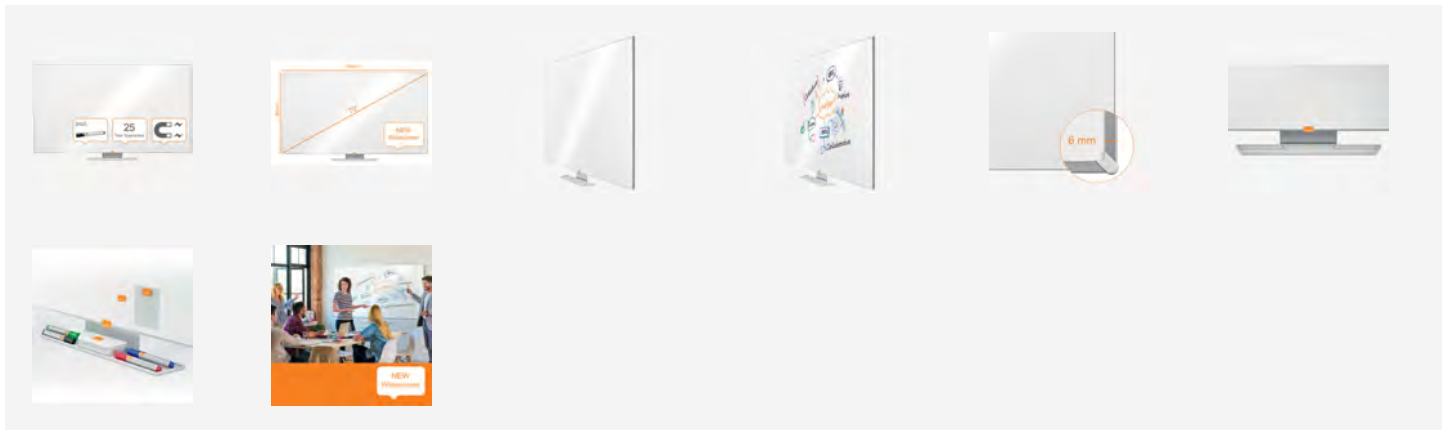

Nobo Widescreen 70" Enamel Whiteboard

The Nobo Widescreen Enamel Whiteboard will get your ideas noticed! The widescreen format and contemporary frame provide an expansive writing surface and the spacious pen tray sits below the board without encroaching on the board's surface. The InvisaMount™ system makes installation easy and fixings are neatly concealed behind the board. Size: 70". The magnetic enamel whiteboard surface delivers a superior level of erasability for frequent use.

Attributes

- Available in sizes 32", 40", 55", 70", 85"
- Widescreen format offers a more accessible and expansive writing surface compared to traditional whiteboards where space at the top and bottom goes unused
- Bordered by a contemporary, slim and unobtrusive frame that maximises the writing space on the whiteboard
- InvisaMount™ system makes installation easy and fixings are neatly concealed behind the board
- Magnetic Enamel whiteboard surface delivers a superior level of erasability for frequent use
- Spacious whiteboard pen tray sits below the board and doesn't encroach on the whiteboard surface
- Supplied with a Nobo dry wipe marker
- Nobo recommends a monthly cleaning routine for the best performance of enamel whiteboards
- 25 year warranty

Specifications

Number	1905304
Colour	white
Dimensions (W x H x D)	883 x 15 x 1561 mm
Surface	Enamel
Weight	14200 g
EAN code	5028252522892