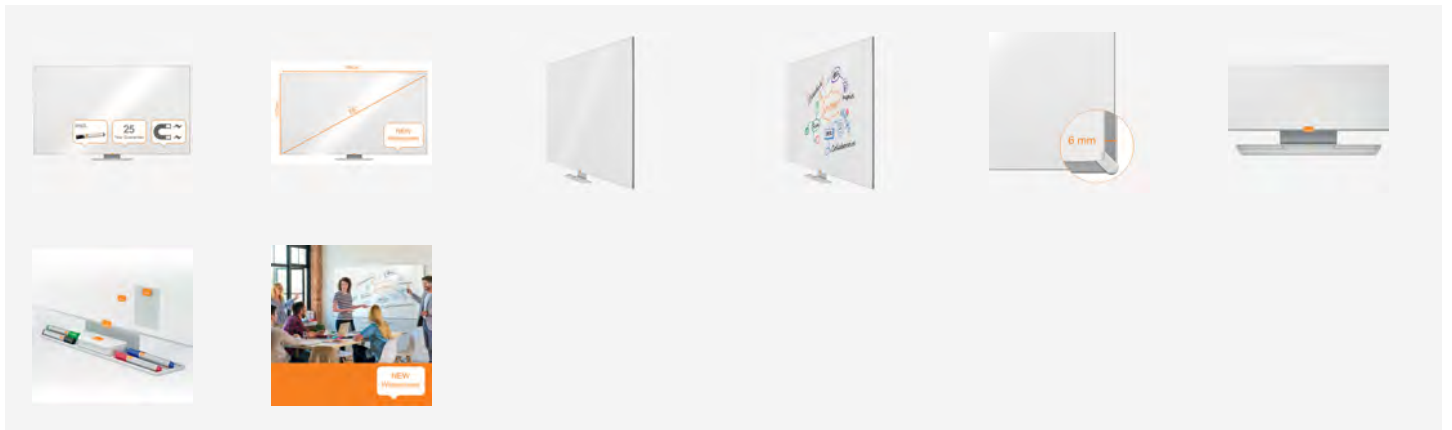

Nobo Widescreen 85" Enamel Whiteboard

The Nobo Widescreen Enamel Whiteboard will get your ideas noticed! The widescreen format and contemporary frame provide an expansive writing surface and the spacious pen tray sits below the board without encroaching on the board's surface. The InvisaMount™ system makes installation easy and fixings are neatly concealed behind the board. Size: 85". The magnetic enamel whiteboard surface delivers a superior level of erasability for frequent use.

Attributes

- Available in sizes 32", 40", 55", 70", 85"
- Widescreen format offers a more accessible and expansive writing surface compared to traditional whiteboards where space at the top and bottom goes unused
- Bordered by a contemporary, slim and unobtrusive frame that maximises the writing space on the whiteboard
- InvisaMount™ system makes installation easy and fixings are neatly concealed behind the board
- Magnetic Enamel whiteboard surface delivers a superior level of erasability for frequent use
- Spacious whiteboard pen tray sits below the board and doesn't encroach on the whiteboard surface
- Supplied with a Nobo dry wipe marker
- Nobo recommends a monthly cleaning routine for the best performance of enamel whiteboards
- 25 year warranty

Specifications

Number	1905305
Colour	white
Dimensions (W x H x D)	1071 x 15 x 1894 mm
Surface	Enamel
Weight	19800 g
EAN code	5028252522908