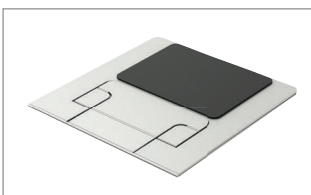

Laptop Support

Features:

- Elevate your laptop to a comfortable viewing position to reduce eye, neck and shoulder strain.
- Minimalistic and lightweight design, made from HYLITE®.
- Folds fully flat and comes with storage pouch that can be used as a mouse mat, perfect for agile working.
- Effortlessly adjustable with 6 height positions.
- Cut-out section to enable laptop airflow whilst leaving all ports and drives accessible.

Specifications:

Item Number	5010501
Colour	Silver
Product Dimensions (H x W x D)	23.8 x 24.6 x 0.6 cm
Product Weight	0.36kg
Number of Height Settings	6
Height Adjustments	151/ 164 / 178 / 191 / 204 / 211mm
Angle Range	37°, 41°, 45°, 50°, 55°, 58°
Material	HYLITE®
Weight Capacity	4kg
Maximum Laptop Size	18" / 45.72cm
Warranty	5 Years Limited
Retail Barcode (UPC)	043859765386
Outer Pack Barcode (SCS)	50043859765381