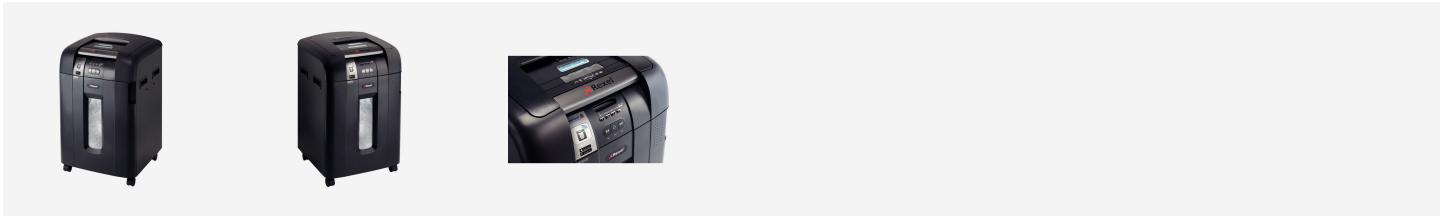

Rexel Auto+ SmarTech 600X Shredder

Intelligent shredding for the smart generation. Smart functionality for remote notifications and management with the Auto+ SmarTech app. The Auto+ 600X SmarTech automatically shreds up to 600 sheets (80gsm) or 660 sheets (70gsm) in to P-4 (4x40mm) cross cut pieces. With an automatic feed and a 80 litre bin you can simply load up to 600 A4 sheets and leave it to get on with the job.

Attributes

- Smart functionality for remote notifications and management with the Auto+ SmarTech app*. * Requires 801.11 b/g/n wireless connection and compatible Android™ or Apple® iOS™ mobile device with Bluetooth® 4.2 or later.
- Auto Feed feature for maximum of 600 sheets (80gsm) or 660 sheets (70gsm)
- P-4, 4x40mm cross cut pieces
- Shreds CD's, credit cards, staples and paper clips
- 80L bin capacity, 850 A4 sheets
- Intelligent jam clearance
- Sleep mode after 2 minutes of non use
- Bin full indicator
- Ultra quiet operation <60 DbA

Specifications

Number	2103500S
Colour	black
Dimensions (W x H x D)	640 x 965 x 650 mm
Cut Type	Cross cut
Maximum Slot Entry Width (mm)	230
Period of Warranty	2 years
Run Time/Cool Down Time (min)	Continuous
Security Level	P-4
Shred Size	4x40mm
Cutting capacity 70 gsm in sheets	660
Cutting capacity 80 gsm in sheets	600
Container/collection volume in l	80L
Shredder material	Shreds CD's, credit cards, staples and paper clips
Weight	37130 g
Pallet quantity	1
Minimum order quantity	1
EAN code	5028252516655