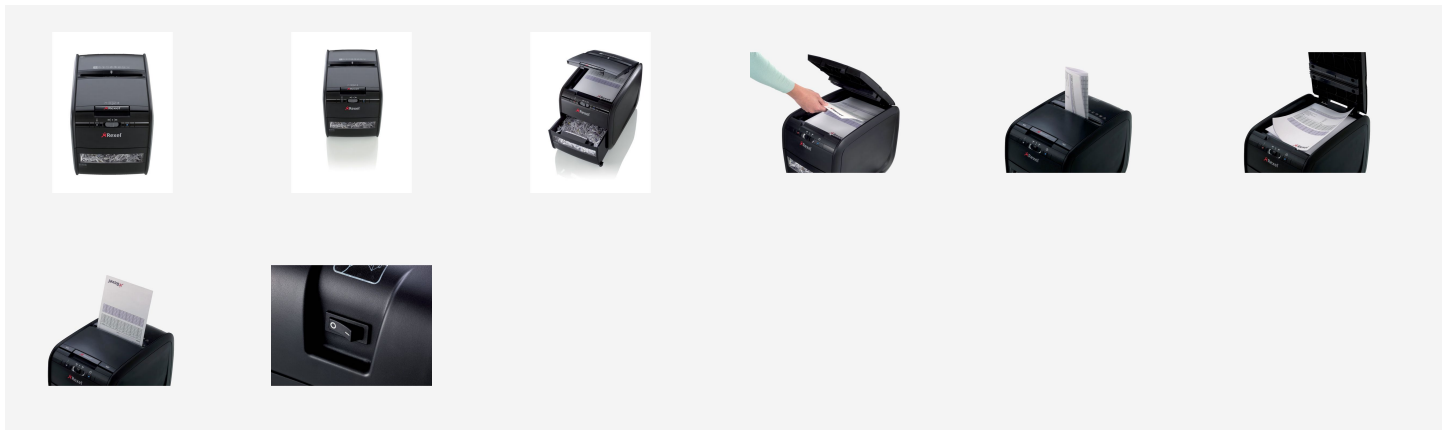

Rexel Auto+ 60X Cross Cut Shredder

Spend 98% less time shredding, save time and money with Auto Feed shredders. The Auto+ 60X automatically shreds up to 60 sheets (80gsm) or 65 sheets (70gsm) in to P-3 (4x45mm) cross cut pieces. No need to stand and feed the paper, or remove staples or paper clips first. With an automatic feed and a 15 litre bin you can simply load up to 60 A4 sheets and leave it to get on with the job.

Attributes

- Auto Feed feature for maximum of 60 sheets (80 gsm) or 65 sheets (70 gsm)
- Shred up to 5 sheets through the manual feed slot
- P-3, 4x45mm cross cut pieces
- Shreds credit cards, staples and paper clips
- 15L bin capacity, 100 A4 sheets
- Sleep mode after 2 minutes of non use
- Ultra quiet operation < 60 DbA

Specifications

Number	2103060
Colour	black
Dimensions (W x H x D)	295 x 350 x 430 mm
Cut Type	Cross cut
Maximum Slot Entry Width (mm)	220
Period of Warranty	2 Year
Run Time From Cold (min)	8
Run Time/Cool Down Time (min)	8/40
Security Level	P-3
Shred Size	4 x 45mm
Cutting capacity 70 gsm in sheets	65
Cutting capacity 80 gsm in sheets	60
Container/collection volume in l	15
Shredder material	Paper clips, staples, credit cards
Weight	7700 g
Packing unit	1
Pallet quantity	12
Minimum order quantity	1
EAN code	5028252309622