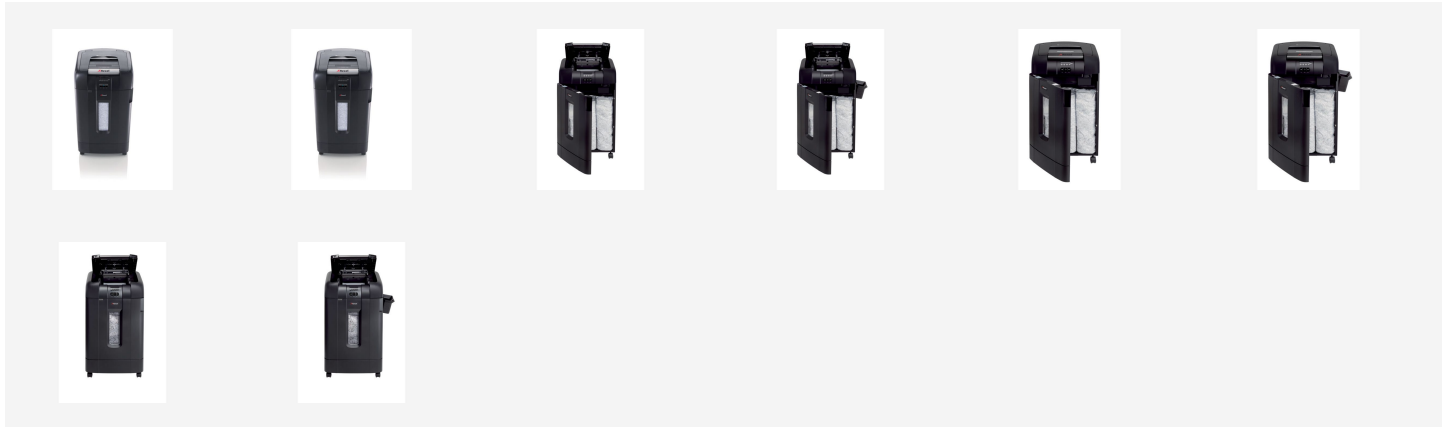

Rexel Auto+ 750M Micro Cut Shredder

Spend 98% less time shredding, save time and money with Auto Feed shredders. The Auto+ 750M micro cut automatically shreds up to 750 sheets (80gsm) or 825 sheets (70gsm) in to P-5 (2x15mm) cross cut pieces. No need to stand and feed the paper, or remove staples or paper clips first. With an automatic feed and a 115 litre bin you can simply load up to 750 A4 sheets and leave it to get on with the job.

Attributes

- Auto Feed feature for maximum of 750 sheets (80 gsm) or 825 sheets (70 gsm)
- Shred up to 10 sheets through the manual feed slot
- P-5, 2x15mm cross cut pieces
- Shreds CD's, credit cards, staples and paper clips
- 115L bin capacity, 1350 A4 sheets
- Intelligent jam clearance
- Sleep mode after 2 minutes of non use
- Bin full indicator
- Ultra quiet operation < 60 DbA

Specifications

Number	2104750
Colour	black
Dimensions (W x H x D)	510 x 947 x 528 mm
Cut Type	Micro cut
Period of Warranty	2 Year
Security Level	P5
Shred Size	2 x 15mm
Cutting capacity 70 gsm in sheets	825
Cutting capacity 80 gsm in sheets	750
Container/collection volume in l	115
Shredder material	Paper clips, staples, credit cards, CD's
Weight	49500 g
Packing unit	1
Pallet quantity	1
Minimum order quantity	1
EAN code	5028252387651