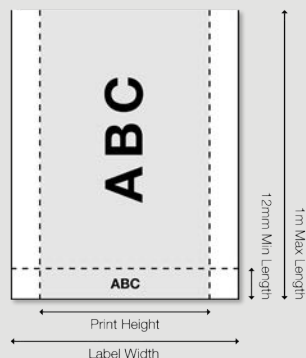

Choose from 12 pre-sized labels, such as standard address and barcode labels for specific labelling jobs. Or choose from 14 different widths of continuous rolls, up to 30 metres long, allowing you to produce bespoke labels any size you need.

DK LABEL

Pre-sized labels

DK TAPE

Continuous roll labels

Popular rolls include:

- Pre-sized small address labels
- Pre-sized standard address labels
- Pre-sized large address labels
- Shipping labels
- 20mm wide continuous roll
- 50mm wide continuous roll
- 62mm wide continuous roll
- 54mm wide non-adhesive continuous roll
- 29mm wide white film continuous roll
- 62mm wide white film continuous roll