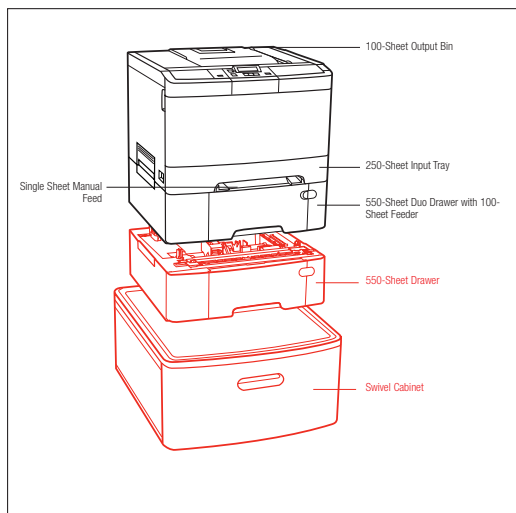

Lexmark C546dtn

Part #	Model
26C0104	Lexmark C546dtn
Part #	Laser Toner/Print Cartridge
C546U1KG	C546, X546 Black Extra High Yield Return Program Toner Cartridge
C544X1CG	C544, X544 Cyan Extra High Yield Return Program Toner Cartridge
C544X1MG	C544, X544 Magenta Extra High Yield Return Program Toner Cartridge
C544X1YG	C544, X544 Yellow Extra High Yield Return Program Toner Cartridge
C540H1KG	C54x, X54x Black High Yield Return Program Toner Cartridge
C540H1CG	C54x, X54x Cyan High Yield Return Program Toner Cartridge
C540H1MG	C54x, X54x Magenta High Yield Return Program Toner Cartridge
C540H1YG	C54x, X54x Yellow High Yield Return Program Toner Cartridge
C540A1KG	C54x, X54x Black Return Program Toner Cartridge
C540A1CG	C54x, X54x Cyan Return Program Toner Cartridge
C540A1MG	C54x, X54x Magenta Return Program Toner Cartridge
C540A1YG	C54x, X54x Yellow Return Program Toner Cartridge
C546U2KG	C546, X546 Black Extra High Yield Toner Cartridge
C544X2CG	C544, X544 Cyan Extra High Yield Toner Cartridge
C544X2MG	C544, X544 Magenta Extra High Yield Toner Cartridge
C544X2YG	C544, X544 Yellow Extra High Yield Toner Cartridge
C540H2KG	C54x, X54x Black High Yield Toner Cartridge
C540H2CG	C54x, X54x Cyan High Yield Toner Cartridge
C540H2MG	C54x, X54x Magenta High Yield Toner Cartridge
C540H2YG	C54x, X54x Yellow High Yield Toner Cartridge
C540X75G	C54x, X54x Waste Toner Bottle
C540X71G	C54x, X54x Black Imaging Kit
C540X74G	C54x, X54x Black and Color Imaging Kit
Part #	Paper & Transparencies
12A8240	Professional Color Laser Transparencies, Letter
Part #	Paper Handling
3051710	C546, X546 550-Sheet Drawer
Part #	Furniture
3052765	Swivel Cabinet
Part #	Memory Options
1022299	256MB DDR1-DRAM
1022301	512MB DDR1-DRAM
1021209	64MB Flash Card

30G0828	Japanese Font Card
30G0825	Korean Font Card
30G0826	Simplified Chinese Font Card
30G0827	Traditional Chinese Font Card
Part #	Connectivity
1021294	USB Cable (2-meter)
14T0145	Lexmark N4050e 802.11g Wireless Print Server
14T0220	MarkNet™ N7020e Gigabit Ethernet Print Server
Part #	Extended Warranties
2352700	C546 2-Years Total (1+1) Onsite Service, Next Business Day
2352701	C546 3-Years Total (1+2) Onsite Service, Next Business Day
2352704	C546 1-Year Onsite Service Renewal, Next Business Day
2352872	C546 1-Year Exchange Service, Next Business Day
2352873	C546 2-Year Exchange Service, Next Business Day
2352876	C546 1-Year Exchange Service Renewal, Next Business Day
Part #	User Replaceable Parts
3049484	C540, C543, C544 Relocation Kit
C540X31G	C540, C543, C544, X543, X544 Black Developer Unit
C540X32G	C540, C543, C544, X543, X544 Cyan Developer Unit
C540X33G	C540, C543, C544, X543, X544 Magenta Developer Unit
C540X34G	C540, C543, C544, X543, X544 Yellow Developer Unit
Part #	Service Parts
40X5406	C54x, X543, X54x Fuser 110-120V
Part #	Installation Service
2352725	C546 Install, De-Install Service

Lexmark's guarantee to you

In the box