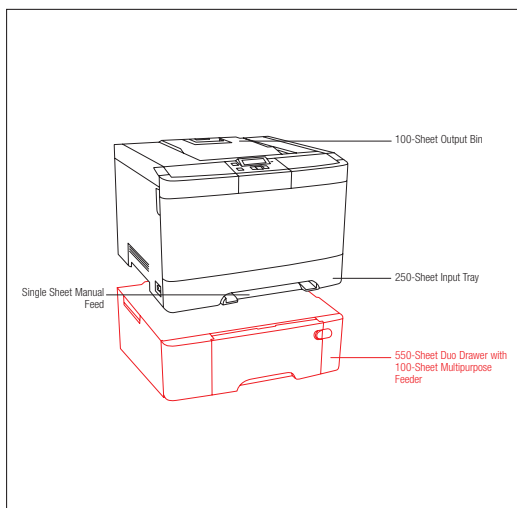

Lexmark C540n

Part #	Model
26A0000	Lexmark C540n
Part #	Laser Toner/Print Cartridge
C540H1KG	C54x, X54x Black High Yield Return Program Toner Cartridge
C540H1CG	C54x, X54x Cyan High Yield Return Program Toner Cartridge
C540H1MG	C54x, X54x Magenta High Yield Return Program Toner Cartridge
C540H1YG	C54x, X54x Yellow High Yield Return Program Toner Cartridge
C540A1KG	C54x, X54x Black Return Program Toner Cartridge
C540A1CG	C54x, X54x Cyan Return Program Toner Cartridge
C540A1MG	C54x, X54x Magenta Return Program Toner Cartridge
C540A1YG	C54x, X54x Yellow Return Program Toner Cartridge
C540H2KG	C54x, X54x Black High Yield Toner Cartridge
C540H2CG	C54x, X54x Cyan High Yield Toner Cartridge
C540H2MG	C54x, X54x Magenta High Yield Toner Cartridge
C540H2YG	C54x, X54x Yellow High Yield Toner Cartridge
C540X75G	C54x, X54x Waste Toner Bottle
C540X71G	C54x, X54x Black Imaging Kit
C540X74G	C54x, X54x Black and Color Imaging Kit

Part #	Service Parts
40X5406	C54x, X543, X54x Fuser 110-120V

Part #	Paper & Transparencies
12A8240	Professional Color Laser Transparencies, Letter

Part #	Paper Handling
3000551	550-Sheet Duo Drawer with 100-Sheet Multipurpose Feeder

Part #	Memory Options
1022298	128MB DDR1-DRAM
1022299	256MB DDR1-DRAM
1022301	512MB DDR1-DRAM

Part #	Connectivity
1021294	USB Cable (2-meter)
14T0145	Lexmark N4050e 802.11g Wireless Print Server
14T0220	MarkNet™ N7020e Gigabit Ethernet Print Server

Part #	Extended Warranties
2350398	2-Years Total Exchange Service, Next Business Day
2350399	3-Years Total Exchange Service, Next Business Day
2350402	1-Year Exchange Service Renewal, Next Business Day
2350406	Upgrade to Onsite Service, Next Business Day
2350407	2-Years Total Onsite Service, Next Business Day
2350408	3-Years Total Onsite Service, Next Business Day
2350411	1-Year Onsite Service Renewal, Next Business Day

Part #	User Replaceable Parts
3049484	C540, C543, C544 Relocation Kit

In the box

Lexmark C540n Color Laser Printer, up to 1,000*-page color (CMY) Return Program Toner Cartridges, up to 1,000*-page black Return Program Toner Cartridge, software and documentation CD, power cord(s), setup guides (network and local attachment), Statement of Limited Warranty, Lexmark Rewards brochure, Lexmark Cartridge Collection Program information