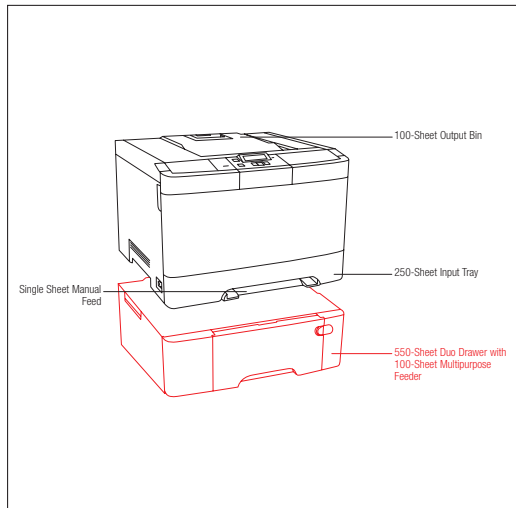

Lexmark C544n

Part #	Model
26C0050	Lexmark C544n
Part #	Laser Toner/Print Cartridge
C544X1KG	C544, X544 Black Extra High Yield Return Program Toner Cartridge
C544X1CG	C544, X544 Cyan Extra High Yield Return Program Toner Cartridge
C544X1MG	C544, X544 Magenta Extra High Yield Return Program Toner Cartridge
C544X1YG	C544, X544 Yellow Extra High Yield Return Program Toner Cartridge
C540H1KG	C54x, X54x Black High Yield Return Program Toner Cartridge
C540H1CG	C54x, X54x Cyan High Yield Return Program Toner Cartridge
C540H1MG	C54x, X54x Magenta High Yield Return Program Toner Cartridge
C540H1YG	C54x, X54x Yellow High Yield Return Program Toner Cartridge
C540A1KG	C54x, X54x Black Return Program Toner Cartridge
C540A1CG	C54x, X54x Cyan Return Program Toner Cartridge
C540A1MG	C54x, X54x Magenta Return Program Toner Cartridge
C540A1YG	C54x, X54x Yellow Return Program Toner Cartridge
C544X2KG	C544, X544 Black Extra High Yield Toner Cartridge
C544X2CG	C544, X544 Cyan Extra High Yield Toner Cartridge
C544X2MG	C544, X544 Magenta Extra High Yield Toner Cartridge
C544X2YG	C544, X544 Yellow Extra High Yield Toner Cartridge
C540H2KG	C54x, X54x Black High Yield Toner Cartridge
C540H2CG	C54x, X54x Cyan High Yield Toner Cartridge
C540H2MG	C54x, X54x Magenta High Yield Toner Cartridge
C540H2YG	C54x, X54x Yellow High Yield Toner Cartridge
C540X75G	C54x, X54x Waste Toner Bottle
C540X71G	C54x, X54x Black Imaging Kit
C540X74G	C54x, X54x Black and Color Imaging Kit
Part #	Paper & Transparencies
12A8240	Professional Color Laser Transparencies, Letter
Part #	Paper Handling
3000551	550-Sheet Duo Drawer with 100-Sheet Multipurpose Feeder
Part #	Memory Options
1022298	128MB DDR1-DRAM
1022299	256MB DDR1-DRAM
1022301	512MB DDR1-DRAM
1021209	64MB Flash Card
30G0828	Japanese Font Card
30G0825	Korean Font Card

30G0826	Simplified Chinese Font Card
30G0827	Traditional Chinese Font Card
Part #	Connectivity
1021294	USB Cable (2-meter)
14T0145	Lexmark N4050e 802.11g Wireless Print Server
14T0220	MarkNet™ N7020e Gigabit Ethernet Print Server
Part #	Extended Warranties
2350468	2-Years Total Exchange Service, Next Business Day
2350469	3-Years Total Exchange Service, Next Business Day
2350472	1-Year Exchange Service Renewal, Next Business Day
2350476	Upgrade to Onsite Service, Next Business Day
2350477	2-Years Total Onsite Service, Next Business Day
2350478	3-Years Total Onsite Service, Next Business Day
2350481	1-Year Onsite Service Renewal, Next Business Day
Part #	User Replaceable Parts
3049484	C540, C543, C544 Relocation Kit
C540X31G	C540, C543, C544, X543, X544 Black Developer Unit
C540X32G	C540, C543, C544, X543, X544 Cyan Developer Unit
C540X33G	C540, C543, C544, X543, X544 Magenta Developer Unit
C540X34G	C540, C543, C544, X543, X544 Yellow Developer Unit
Part #	Service Parts
40X5406	C54x, X543, X54x Fuser 110-120V

Other models available