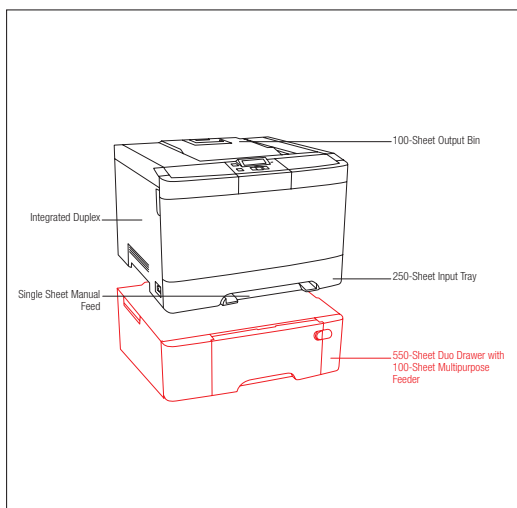

Lexmark C543dn

Part #	Model
26B0000	Lexmark C543dn
Part #	Laser Toner/Print Cartridge
C540H1KG	C54x, X54x Black High Yield Return Program Toner Cartridge
C540H1CG	C54x, X54x Cyan High Yield Return Program Toner Cartridge
C540H1MG	C54x, X54x Magenta High Yield Return Program Toner Cartridge
C540H1YG	C54x, X54x Yellow High Yield Return Program Toner Cartridge
C540A1KG	C54x, X54x Black Return Program Toner Cartridge
C540A1CG	C54x, X54x Cyan Return Program Toner Cartridge
C540A1MG	C54x, X54x Magenta Return Program Toner Cartridge
C540A1YG	C54x, X54x Yellow Return Program Toner Cartridge
C540H2KG	C54x, X54x Black High Yield Toner Cartridge
C540H2CG	C54x, X54x Cyan High Yield Toner Cartridge
C540H2MG	C54x, X54x Magenta High Yield Toner Cartridge
C540H2YG	C54x, X54x Yellow High Yield Toner Cartridge
C540X75G	C54x, X54x Waste Toner Bottle
C540X71G	C54x, X54x Black Imaging Kit
C540X74G	C54x, X54x Black and Color Imaging Kit

Part #	Service Parts
40X5406	C54x, X543, X54x Fuser 110-120V

Part #	Paper & Transparencies
12A8240	Professional Color Laser Transparencies, Letter

Part #	Paper Handling
3000551	550-Sheet Duo Drawer with 100-Sheet Multipurpose Feeder

Part #	Memory Options
1022298	128MB DDR1-DRAM
1022299	256MB DDR1-DRAM
1022301	512MB DDR1-DRAM

Part #	Connectivity
1021294	USB Cable (2-meter)
14T0145	Lexmark N4050e 802.11g Wireless Print Server
14T0220	MarkNet™ N7020e Gigabit Ethernet Print Server

Part #	Extended Warranties
2350433	2-Years Total Exchange Service, Next Business Day
2350434	3-Years Total Exchange Service, Next Business Day
2350437	1-Year Exchange Service Renewal, Next Business Day
2350441	Upgrade to Onsite Service, Next Business Day
2350442	2-Years Total Onsite Service, Next Business Day
2350443	3-Years Total Onsite Service, Next Business Day
2350446	1-Year Onsite Service Renewal, Next Business Day

Part #	User Replaceable Parts
3049484	C540, C543, C544 Relocation Kit

In the box

Lexmark C543dn Color Laser Printer, up to 2,000*-page color (CMY) Return Program Toner Cartridges, up to 2,500*-page black Return Program Toner Cartridge, software and documentation CD, power cord(s), setup guides (network and local attachment), Statement of Limited Warranty, Lexmark Rewards brochure, Lexmark Cartridge Collection Program information