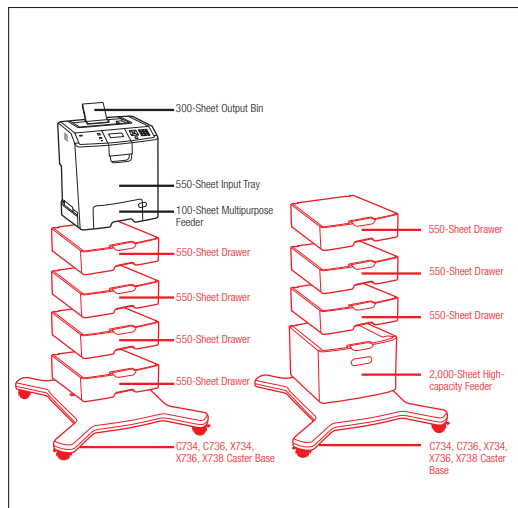

Lexmark C736n

Part #	Model
0025A0460	Lexmark C736n
Part #	Laser Toner/Print Cartridge
0C736H1KG	C736, X736, X738 Black High Yield Return Program Toner Cartridge
0C734A1KG	C734, C736, X734, X736, X738 Black Return Program Toner Cartridge
0C736H1CG	C736, X736, X738 Cyan High Yield Return Program Toner Cartridge
0C734A1CG	C734, C736, X734, X736, X738 Cyan Return Program Toner Cartridge
0C736H1MG	C736, X736, X738 Magenta High Yield Return Program Toner Cartridge
0C734A1MG	C734, C736, X734, X736, X738 Magenta Return Program Toner Cartridge
0C736H1YG	C736, X736, X738 Yellow High Yield Return Program Toner Cartridge
0C734A1YG	C734, C736, X734, X736, X738 Yellow Return Program Toner Cartridge
0C736H2KG	C736, X736, X738 Black High Yield Toner Cartridge
0C734A2KG	C734, C736, X734, X736, X738 Black Toner Cartridge
0C736H2CG	C736, X736, X738 Cyan High Yield Toner Cartridge
0C734A2CG	C734, C736, X734, X736, X738 Cyan Toner Cartridge
0C736H2MG	C736, X736, X738 Magenta High Yield Toner Cartridge
0C734A2MG	C734, C736, X734, X736, X738 Magenta Toner Cartridge
0C736H2YG	C736, X736, X738 Yellow High Yield Toner Cartridge
0C734A2YG	C734, C736, X734, X736, X738 Yellow Toner Cartridge
0C734X77G	Waste Toner Box
0C734X20G	C734, C736, X734, X736, X738 Photoconductor Unit
0C734X24G	C734, C736, X734, X736, X738 Photoconductor Unit, 4-Pack
Part #	Paper & Transparencies
0012A5951	Glossy Laser Paper, A4 (200)
0012A5950	Glossy Laser Paper, Letter (200)
0012A8241	Professional Colour Laser Transparencies, A4
Part #	Paper Handling
0027S2100	C734, C736, X734e, X736e, X738e 550-Sheet Drawer
0027S2190	4.8 inch (12.2 cm) Spacer
0027S2400	2000-Sheet High Capacity Feeder
0027S2650	C734, C736, X734e, X736e, X738e 550-Sheet Specialty Media Drawer
Part #	Furniture
0016M1210	C734, C736, X734, X736, X738 Caster Base