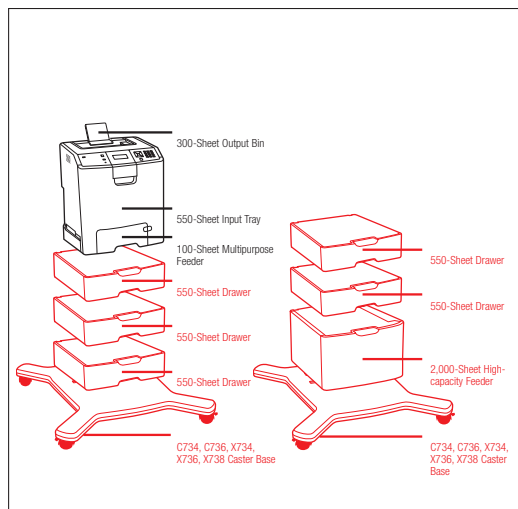

Lexmark C734n

Part #	Model
0025C0360	Lexmark C734n
Part #	Laser Toner/Print Cartridge
0C734A1KG	C734, C736, X734, X736, X738 Black Return Program Toner Cartridge
0C734A1CG	C734, C736, X734, X736, X738 Cyan Return Program Toner Cartridge
0C734A1MG	C734, C736, X734, X736, X738 Magenta Return Program Toner Cartridge
0C734A1YG	C734, C736, X734, X736, X738 Yellow Return Program Toner Cartridge
0C734A2KG	C734, C736, X734, X736, X738 Black Toner Cartridge
0C734A2CG	C734, C736, X734, X736, X738 Cyan Toner Cartridge
0C734A2MG	C734, C736, X734, X736, X738 Magenta Toner Cartridge
0C734A2YG	C734, C736, X734, X736, X738 Yellow Toner Cartridge
0C734X77G	Waste Toner Box
0C734X20G	C734, C736, X734, X736, X738 Photoconductor Unit
0C734X24G	C734, C736, X734, X736, X738 Photoconductor Unit, 4-Pack
Part #	Paper & Transparencies
0012A5951	Glossy Laser Paper, A4 (200)
0012A5950	Glossy Laser Paper, Letter (200)
0012A8241	Professional Colour Laser Transparencies, A4
Part #	Paper Handling
0027S2100	C734, C736, X734e, X736e, X738e 550-Sheet Drawer
0027S2400	2000-Sheet High Capacity Feeder
0027S2650	C734, C736, X734e, X736e, X738e 550-Sheet Specialty Media Drawer
0027S2190	4.8 inch (12.2 cm) Spacer
Part #	Furniture
0016M1210	C734, C736, X734, X736, X738 Caster Base
Part #	Memory Options
001025041	256MB DDR2-DRAM
001025042	512MB DDR2-DRAM
001025043	1024MB DDR2-DRAM
0014F0245	256MB Flash Card
0014F0102	80+GB Hard Disk
Part #	Application Solutions
0030G0829	Lexmark Print/Cryption Card
0025C0434	C734, C736 Card for IPDS/SCS/TNe

0025C0433	C734, C736 Forms and Bar Code Card
Part #	Connectivity
0014F0037	MarkNet N8120 Gigabit Ethernet Print Server
0014F0042	MarkNet N8130 Fiber Ethernet 100BaseFX, 10BaseFL Print Server
0014F0045	MarkNet N8150 802.11b/g/n Wireless Print Server
0014T0155	Lexmark N4050e 802.11g Wireless Print Server
0014T0220	MarkNet™ N7020e Gigabit Ethernet Print Server
0014F0000	Parallel 1284-B Interface Card
001021294	USB (2 Meter) Cable
001021231	Parallel (10') Cable
0014F0100	RS-232C Serial Interface Card
Part #	Extended Warranties
002350780	2-Years Total Onsite Service, Next Business Day
002350781	3-Years Total Onsite Service, Next Business Day
002350782	4-Years Total Onsite Service, Next Business Day
002350783	5-Years Total Onsite Service, Next Business Day
002350784	1-Year Onsite Service Renewal, Next Business Day
Part #	User Replaceable Parts
0040X5094	C73x, X73x Fuser Maintenance 220-240V
0040X5096	C73x, X73x Transfer Belt Maintenance
0040X5168	Pick Tire
0040X5152	Pick Tire, Special Media Drawer
Part #	Installation Service
002350796	C734 Install, De-Install Service

Other models available
0025C0361 - Lexmark C734dn: network-ready plus duplex printing
0025C0362 - Lexmark C734dtn: network-ready plus duplex printing with extra input drawer