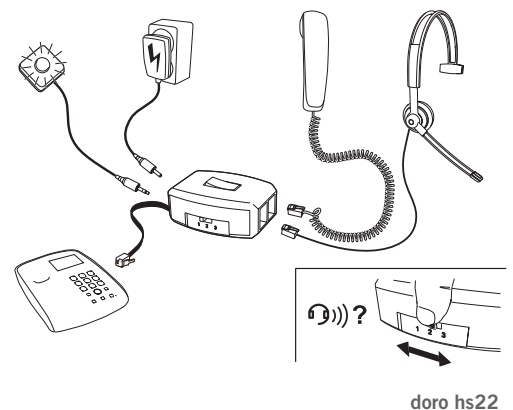

doro headset accessories

enhancing headset use

doro hs21

Doro hs21 fits most telephones and allows convenient switching between handset and headset.

doro hs22

Doro hs22 is a hs21 with an on-line indicator added. No more interruptions when you are using your headset. Doro hs22 indicates that you are talking on the telephone by an external flashing LED.

The switch in Doro hs21 and hs22 enables use of standard connected headsets to almost all telephones.

doro hs23

Doro hs23 is an adapter enabling internet telephony by connecting your headset to the USB port of your computer.

doro hs27rec

Doro hs27rec is a recorder adapter that connects Doro hs21/hs22* to any recording device with a 3.5 mm stereo plug input.

Features	hs21	hs22	hs23	hs27rec
Headset handset switch	•	•		
Configuration switch	•	•		
Group listening*	•	•		
External visual on-line indicator		•		
Support of mic boom on-line indicator**		•	•	
USB computer connection (IP-telephony)			•	
Doro quick disconnect			•	
RJ11 connector	•	•	•	•
3,5 mm pin connector				•
Compatible with recording cable hs27rec* •		•		
Weight (g)	37	44	34	
Size (mm)	68x51x27	68x51x27	40x27x14	

* Works when connected to a standard hand-/headset outlet
** Doro hs1110, Doro hs1130, Doro hs1140