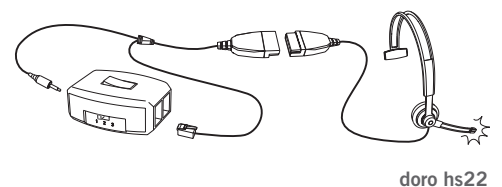

doro headset accessories

enhancing headset use

doro hs21

Doro hs21 fits most telephones and allows convenient switching between handset and headset.

doro hs22

Doro hs22 is a hs21 with an on-line indicator added. No more interruptions when you are using your headset. Doro hs22 indicates that you are talking on the telephone by an external flashing LED.

The switch in Doro hs21 and hs22 enables use of standard connected headsets to almost all telephones.

doro hs23

Doro hs23 is an adapter enabling internet telephony by connecting your headset to the USB port of your computer.

doro hs27rec

Doro hs27rec is a recorder adapter that connects Doro hs21/hs22* to any recording device with a 3.5 mm stereo plug input.

Features	hs21	hs22	hs23	hs27rec
Headset handset switch	•	•		
Configuration switch	•	•		
Group listening*	•	•		
External visual on-line indicator		•		
Support of mic boom on-line indicator**		•	•	
USB computer connection (IP-telephony)			•	
Doro quick disconnect			•	
RJ11 connector	•	•	•	•
3,5 mm pin connector				•
Compatible with recording cable hs27rec* •		•		
Weight (g)	37	44	34	
Size (mm)	68x51x27	68x51x27	40x27x14	

* Works when connected to a standard hand-/headset outlet
** Doro hs1110, Doro hs1130, Doro hs1140