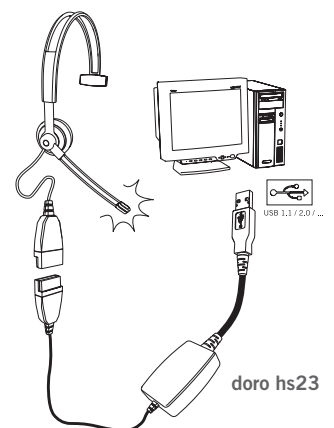

doro headset accessories

enhancing headset use

doro hs21

Doro hs21 fits most telephones and allows convenient switching between handset and headset.

doro hs22

Doro hs22 is a hs21 with an on-line indicator added. No more interruptions when you are using your headset. Doro hs22 indicates that you are talking on the telephone by an external flashing LED.

The switch in Doro hs21 and hs22 enables use of standard connected headsets to almost all telephones.

doro hs23

Doro hs23 is an adapter enabling internet telephony by connecting your headset to the USB port of your computer.

doro hs27rec

Doro hs27rec is a recorder adapter that connects Doro hs21/hs22* to any recording device with a 3.5 mm stereo plug input.

Features	hs21	hs22	hs23	hs27rec
Headset handset switch	•	•		
Configuration switch	•	•		
Group listening*	•	•		
External visual on-line indicator		•		
Support of mic boom on-line indicator**		•	•	
USB computer connection (IP-telephony)			•	
Doro quick disconnect			•	
RJ11 connector	•	•	•	•
3,5 mm pin connector				•
Compatible with recording cable hs27rec* •		•		
Weight (g)	37	44	34	
Size (mm)	68x51x27	68x51x27	40x27x14	

* Works when connected to a standard hand-/headset outlet
** Doro hs1110, Doro hs1130, Doro hs1140