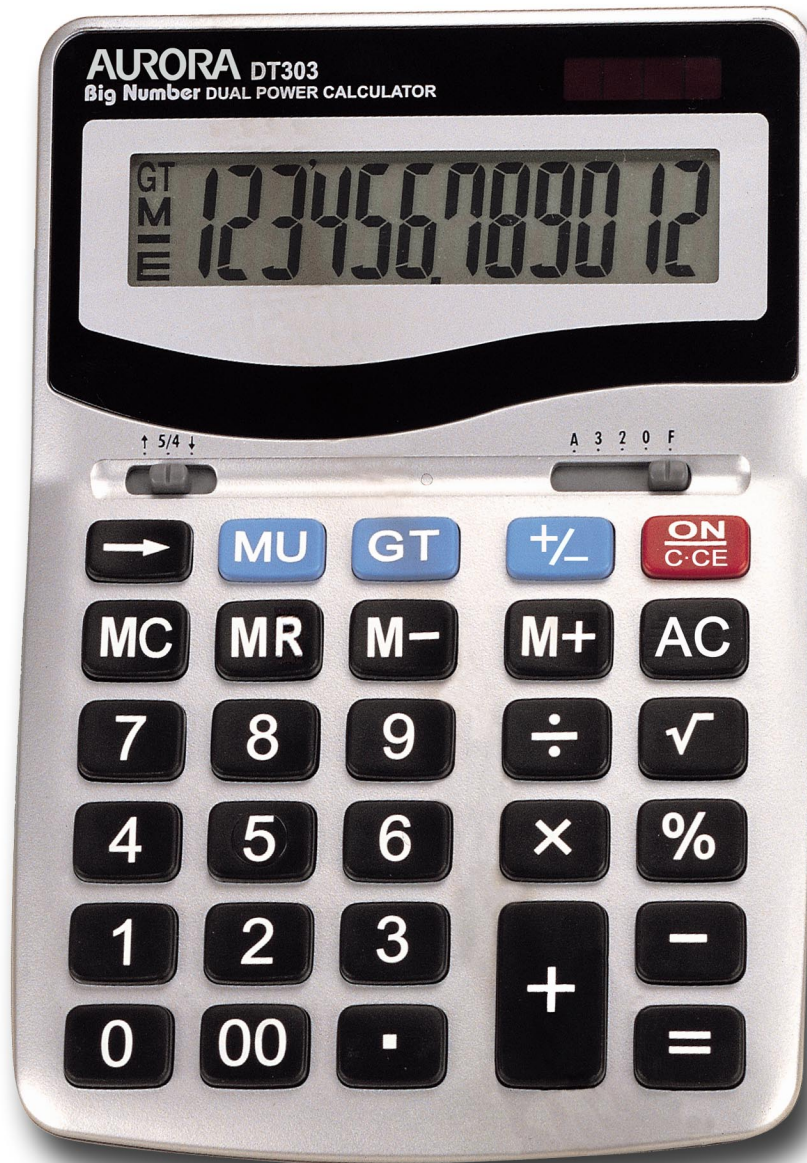

AURORA

DT303

AURORA

DT303 Specifications

Heavy duty model
Designed for desktop use

Display

Digits 12 (Large)
Type Fixed angle easy view LCD

Power source

Solar powered, with battery backup for poor light conditions
Auto power off

Functions

Backspace correction	Yes
Decimal point selector	A,4,3,2,0,F
Memory	4 key
+/- change sign	Yes
Double zero key	Yes
Grand total	Yes
Mark up	Yes
%	Yes
Rounding	Yes
Square root	Yes
Tax feature	No

Keys

Durable hard plastic

Dimensions

WxDxH 133x198x34mm

Accessories

Backup battery (included)	GP189
Equivalent codes	BSR54, LR1130, 389

www.aurora-ltd.co.uk