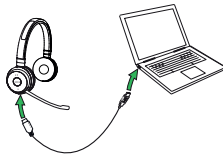

CONNECT TO PC (USING USB CABLE)

Plug the headset into any USB port on the PC using the supplied USB cable, and ensure the headset is switched on.