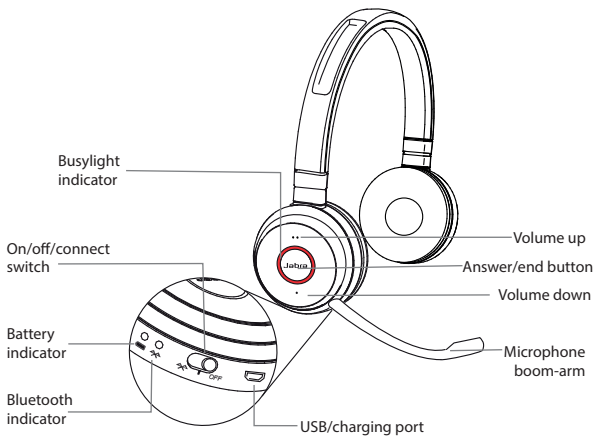

QUICK START GUIDE - GET STARTED UNDER 5 MINUTES

1 CONNECTING

CONNECT TO PC (USING JABRA LINK 360)

Plug the Jabra Link 360 dongle into a USB port on your PC. The headset and the Jabra Link 360 are already pre-paired.

CONNECT TO MOBILE DEVICE (USING BLUETOOTH)

Wear the headset and hold (3 secs) the **On/off/connect** switch in the connect position until you hear the voice-guided instructions. The Bluetooth indicator will flash blue.

CONNECT TO PC (USING USB CABLE)

Plug the headset into any USB port on the PC using the supplied USB cable, and ensure the headset is switched on.

2 WEARING

POSITION THE MICROPHONE

It is recommended to position the microphone close to your mouth (0.5 inches).

The microphone is bendable for personal preference.

STORING THE MICROPHONE

When listening to music or outdoors, the microphone can be magnetically stored in the headband groove.

3 USING

DID YOU KNOW?

You can download the full user manual from jabra.com/evolve65

	FUNCTION	ACTION
	Headset on/off	Slide the On/off/connect switch
	Bluetooth connect	Hold (3 secs) the On/off/connect switch in the connect position
	Answer/end call	Tap the Answer/end button
	Reject call	Double-tap the Answer/end button
	Adjust speaker volume	Tap the Volume up or Volume down button
	Busylight on/off	Simultaneously tap the Volume up and Volume down button
	Mute/unmute microphone	Press and hold (2 secs) the Volume down button

CHARGING THE HEADSET

The headset will charge when connected to a PC, or when using any USB wall charger supplied with your mobile device.

It takes approx. 3 hours to charge.

FEATURES AND SPECIFICATIONS

- Made for voice and music
- Passive noise cancellation
- Easy Call Management
- Up to 30m wireless range
- Integrated Busy light
- Discreet boom arm
- Tap-to-Connect