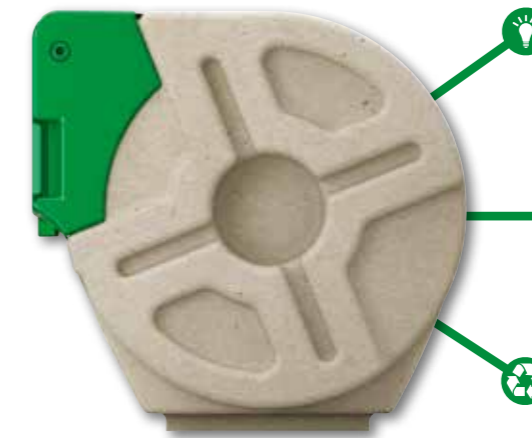

## Leitz Icon Battery Pack

- Connect battery pack for fully mobile printing
- Up to 12 hours standby mode or 1200 labels
- Rechargeable

Product code    Price  
70020000    00.00

# LEITZ ICON - INTELLIGENT LABEL CARTRIDGE

A label cartridge that talks to your computer, tablet or smartphone – that's intelligent.

Cartridges measure what tape is loaded and signals replacement before running out of labels.