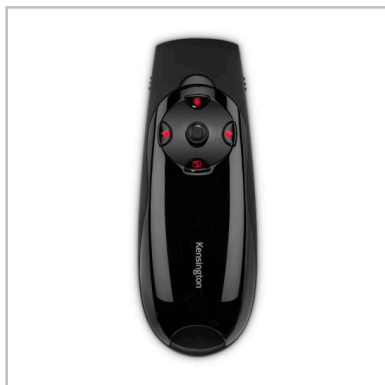

Presenter Expert™ Wireless Cursor Control with Red Laser

K72425EU

Product information

Depth	30mm
Width	41mm
Height	112mm
Gross weight	0.09kg

Retail Packaging Information

Depth	60mm
Width	135mm
Height	190mm
Gross weight	0.20kg
UPC#	5028252351423
Unit quantity	1

Master Case Information

Depth	320mm
Width	144mm
Height	224mm
Gross weight	1.17kg
UPC#	5028252351492
Unit quantity	4

Shipping Information

Country of origin	CN
Minimum Order Quantity	1

General information

Colour	Black
--------	-------

Product Description

Own what professionals use to take control of the room — and a laptop's cursor — with the Expert Wireless Presenter with Red Laser Pointer & Cursor Control. Sometimes pointing just isn't enough. With a simple flick of a switch, you toggle between presentation and cursor control modes. The wireless 2.4GHz receiver stores conveniently inside the remote, and since it's uniquely paired, you don't have to worry about device interference.

Features

- Cursor control joystick lets you use the presenter like a mouse, moving cursor up/down and left/right.
- Red laser pointer
- Backlit button controls move slides forward/back, black out screen and activate the red laser pointer
- Extended 150-foot wireless range to roam the room
- Internal storage for wireless USB receiver so it won't get lost
- Plug & Play 2.4GHz USB wireless connection
- Comfortable grip with special contours for the hand
- Compatible with Windows 10, 8.1, 8, 7 and Mac OS X