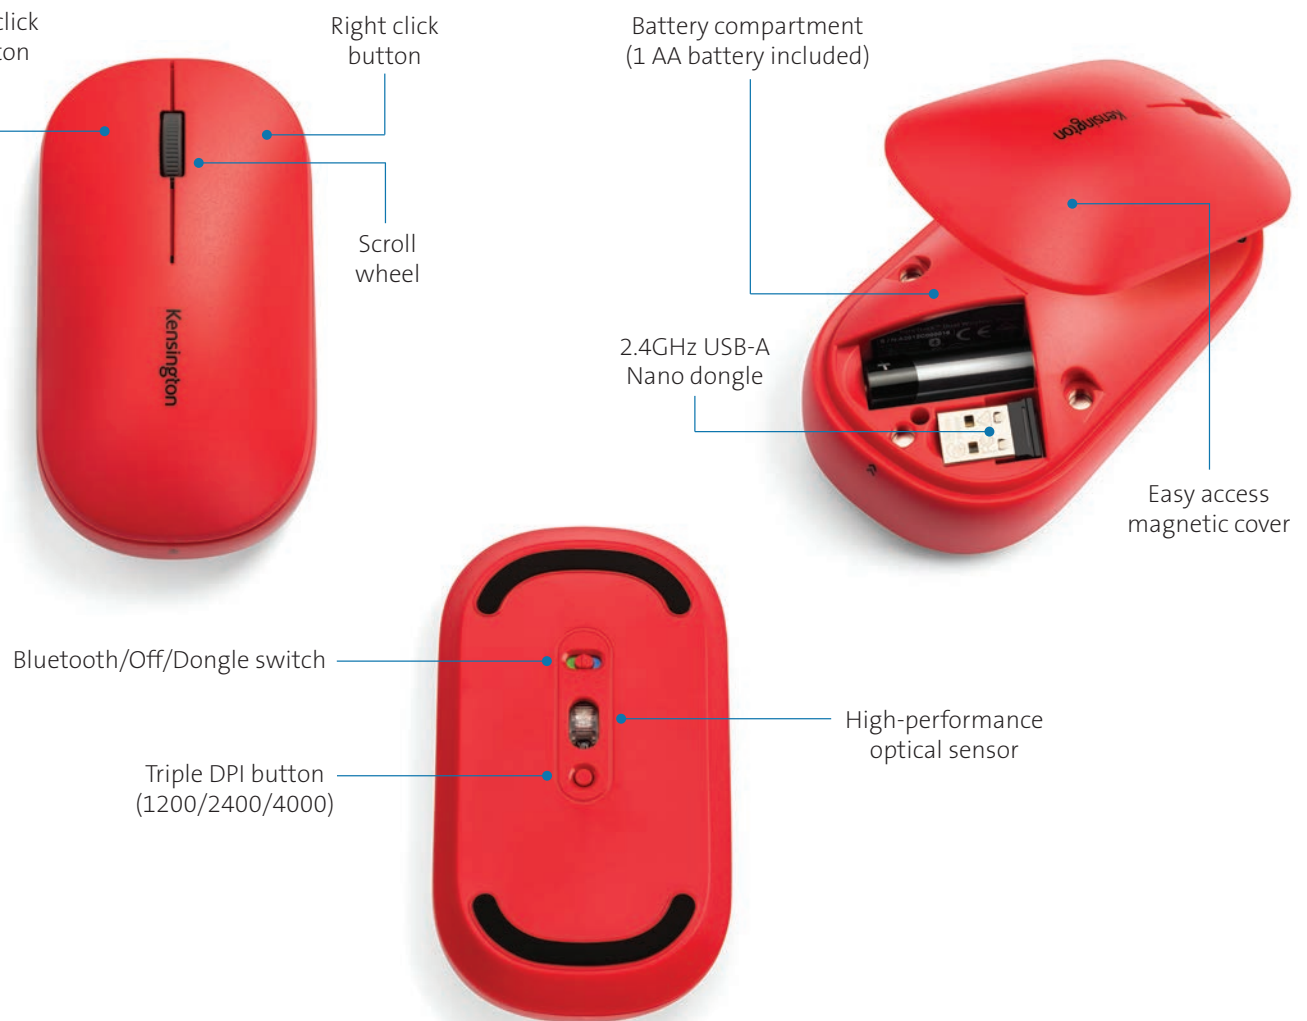

Travel with
a mouse as
boundless
as you.

Expect more from your wireless mouse. The SureTrack™ Dual Wireless Mouse amplifies your productivity with more – more tracking surfaces, more connectivity options, more security and more personalisation. This is the first low profile mouse to offer adaptable wireless connectivity options while also providing precision tracking, even on the most difficult surfaces.

- **Adaptable wireless pairing** – Provides multiple pairing options – connect to a laptop or mobile smart device via Bluetooth 3.0 or 5.0 (Bluetooth LE) to save a valuable USB port, or to a desktop PC via the 2.4GHz USB-A Nano dongle.
- **Advanced tracking technology** – The high-performance optical sensor tracks quickly and accurately on even the most difficult modern office surfaces, including glass, granite, lacquer, marble and wood.
- **AES 128-bit encryption** – Meets corporate security protocols and protects your data from potential hackers with government-grade encryption technology.
- **Triple DPI button** – Easily adjust the cursor speed to meet your needs by selecting the appropriate DPI level (1200/2400/4000) – higher DPI for casual browsing or word processing and lower DPI for precision editing.
- **Universal compatibility** – Works with Windows, Chrome OS, macOS and Android. An ideal mouse for desktop PCs with or without Bluetooth functionality, and newer devices with BLE, such as the Surface Pro and MacBook Pro.
- **Sleek ambidextrous design** – A perfect low profile travel option with quiet buttons for the mobile professional, ergonomically designed to provide all-day comfort for your right or left hand. Available in five stylish colours.

Top

Bottom

Available in five stylish colours

SureTrack™ Dual Wireless Mouse

Part numbers: K75298WW (black); K75350WW (blue); K75351WW (grey); K75352WW (red); K75353WW (white)
UPC codes: 085896752981 (black); 085896753506 (blue); 085896753513 (grey); 085896753520 (red); 085896753537