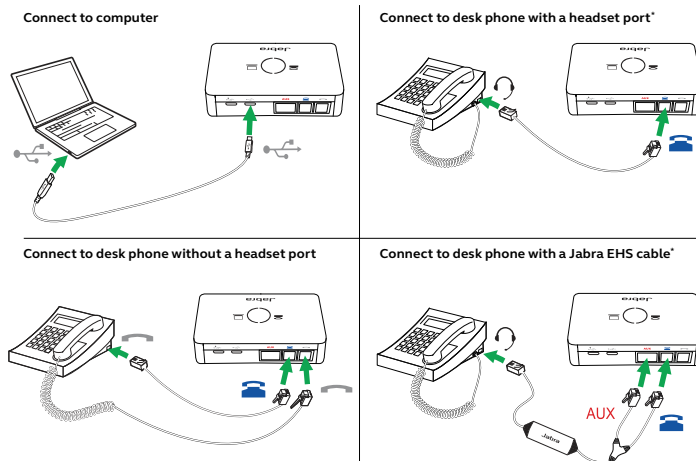

How to connect and use

First, connect your desk phone and/or computer to the back of the Jabra Link 950 using the cables supplied in the box. Plug your headset USB cable or Bluetooth adapter into the front of the Link 950. For information on your specific phone, refer to jabra.com/compatibilityguide

Calls are handled directly from your headset, since the Link 950 automatically connects the headset to the phone that receives a call. You can choose your preferred computer softphone client as default in Jabra Direct. If your softphone is not supported, the calls need to be handled directly in the softphone client.

Please note that an Electronic Hook Switch (EHS) adapter can be required to enable call control of desk phone calls from the headset. Alternatively, the call must be answered by pressing the answer button on the relevant desk phone. For more information, please refer to the user manual on jabra.com/support

* RJ45 and 3.5mm cables and Jabra EHS cable not supplied.

Specifications

Product name	Jabra Link 950 USB-A	Jabra Link 950 USB-C
Audio		
Digital signal processing (DSP)	Yes	Yes
Line filtering	Yes	Yes
Audio streaming	Yes	Yes
Volume synchronization	Yes	Yes
Deskphone and softphone switch	Yes	Yes
AC power supply	Yes - available as an accessory. Required for use with Jabra Evolve 40, Jabra Evolve 80 and GN 1000, Jabra Bluetooth headsets in wired USB audio mode and Jabra devices when using the Jabra Link 360 Bluetooth adaptor.	
Connectivity		
Headset connector	USB-A	USB-C
Phone compatibility	Desk phone, softphone	Desk phone, softphone
Phone connection ports	Micro USB for computer softphone, RJ-9 for handset, RJ-9 for desk phone audio, RJ-45 for AUX	Micro USB for computer softphone, RJ-9 for handset, RJ-9 for desk phone audio, RJ-45 for AUX
Power connection	Micro USB for accessory power supply	Micro USB for accessory power supply
Extended Info		
Operating temperature	0 °C to 40 °C	0 °C to 40 °C
Storage temperature	-20 °C to 50 °C	-20 °C to 50 °C
General Info		
What's in the box	Link 950 in USB-A variant, desk phone RJ9 cable, USB-A computer softphone cable, USB-C computer softphone cable, Quick start guide	Link 950 in USB-C variant, desk phone RJ9 cable, USB-A computer softphone cable, USB-C computer softphone cable, Quick start guide
Packaging dimension (L x W x H)	142 x 94 x 53mm/5.59 x 3.70 x 2.08 inch	142 x 94 x 53mm/5.59 x 3.70 x 2.08 inch
Main unit dimension	105 x 60.6 x 23.6mm/4.14 x 2.39 x 0.93 inch	105 x 60.6 x 23.6mm/4.14 x 2.39 x 0.93 inch
Net weight	190.8g/0.42 Pound	190.8g/0.42 Pound
Gross weight	242.23g/0.53 Pound	242.23g/0.53 Pound
Materials used	PC/ABS 1200	PC/ABS 1200
Cord length (micro USB cable to connect to USB host)	1500mm/59 inch	1500mm/59 inch
Charging plug dimensions (D x W x H)	95 x 110 x 40mm/3.74 x 4.33 x 1.57 inch	95 x 110 x 40mm/3.74 x 4.33 x 1.57 inch
Warranty	2 years (all regions)	2 years (all regions)

Region	SKU	Description	EAN	UPC
Global	1950-79	Jabra Link 950 USB-A	5706991022032	706487019374
	2950-79	Jabra Link 950 USB-C	5706991022049	706487019381
	14207-48	Jabra Link 950 Power Supply US	N/A	706487019558
	14207-49	Jabra Link 950 Power Supply EU	5706991022209	N/A
	14207-50	Jabra Link 950 Power Supply UK	5706991022216	N/A
	14207-51	Jabra Link 950 Power Supply AU	5706991022223	N/A
	14207-52	Jabra Link 950 Power Supply CN	5706991022230	N/A
	14207-53	Jabra Link 950 Power Supply KR	5706991022247	N/A
	14207-54	Jabra Link 950 Power Supply IN	5706991022254	N/A