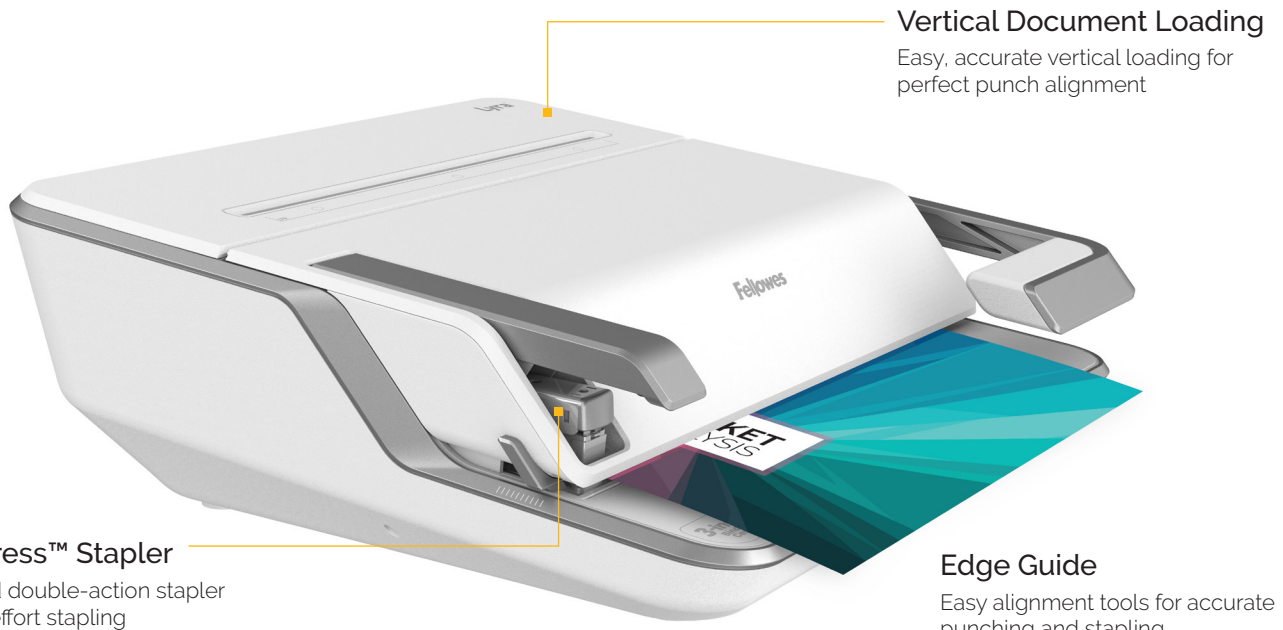

## Your All-In-One-Binding Centre

Comb Bind

Staple

2&4 Hole Punch

**Vertical Document Loading**  
Easy, accurate vertical loading for perfect punch alignment

**EasyPress™ Stapler**  
Patented double-action stapler for low-effort stapling

**Edge Guide**  
Easy alignment tools for accurate punching and stapling

<b>Model Name</b>	Lyra™
<b>Item No.</b>	5603101
<b>Binding Type</b>	Comb
<b>Comb Binding Punch Capacity</b>	20 Sheets
<b>2&amp;4 Hole Punch Capacity</b>	30 Sheets
<b>Stapling Capacity</b>	30 Sheets
<b>Comb Binding Capacity</b>	300 Sheets
<b>Punching Type</b>	Manual
<b>Vertical Punching</b>	Yes
<b>Binding Element Selector</b>	Yes
<b>Dimensions</b>	423 x 395 x 153mm
<b>Warranty</b>	2 Years