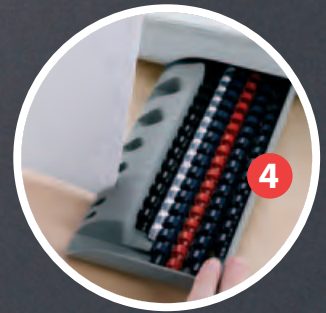

Office Comb Binders

Pulsar 300

Pulsar e 300

PULSAR-E 300 MODEL SHOWN

The Fellowes® PULSAR / PULSAR-E office comb binders

- Medium sized office binder for general use
- Manually punches up to 15 sheets of paper at a time (80gsm)
- Binds up to 300 sheets with 38mm comb
- Vertical document loading ensures consistent punch alignment
- Efficient design permits separate punching and binding
- Rotary edge guide adjustment for quick and accurate document centering
- Document thickness and comb sizing guide allows user to quickly select
- Includes binding starter pack for 10 documents
- Electric punching up to 15 sheets of paper (80gsm) at a time (Pulsar-e)
- 2 year warranty

DESIGNED TO WORK

Pulsar 300 Pulsar e 300

PULSAR 300 MODEL SHOWN

The Fellowes® PULSAR / PULSAR-E office comb binders

Model	PULSAR	PULSAR-E
Item No	5620001	5620701
Punch capacity	15 sheets	15 sheets
Maximum binding capacity	300 sheets	300 sheets
Maximum comb size	38mm	38mm
Comb storage	✓	✓
Adjustable edge guide	✓	✓
Chip tray	✓	✓
Vertical document loading	✓	✓
Carry points	✓	✓
Electric punching	-	✓
Starter pack	✓	✓
Dimensions (W x H x D in mm)	460 x 390 x 130mm	460 x 390 x 130mm
Net Weight	7 kg	9.5 kg
EAN Code	0043859512102	0043859512119
Outer size	1	1
SCS Code	50043859512107	50043859512114
Warranty	Two years	Two years
Launch date	January 2007	January 2007

- 1** Punch capacity 15 sheets (80gsm) (Pulsar-e = electric)
- 2** Maximum binding capacity = 300 sheets using 38mm combs
- 3** Adjustable edge guide accurately aligns all sheet sizes
- 4** Combs storage tray and patented document measure
- 5** All metal mechanism for durability
- 6** 2 year warranty