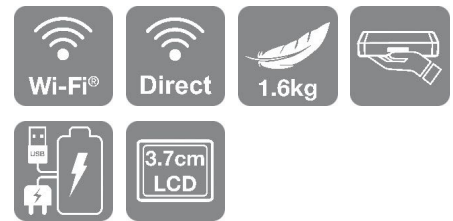

WorkForce WF-110W

DATASHEET / BROCHURE

Print anywhere with Epson's smallest and lightest wireless A4 inkjet printer that can be charged on the go via USB.

For professionals needing to print on the go, Epson's A4 portable printer provides a high-quality solution. Small and light, this inkjet printer features an integrated battery, an LCD screen, Wi-Fi and Wi-Fi Direct connectivity, and compatibility with Google Cloud Print and Epson iPrint¹. It's great for printing invoices, contracts and more without worrying about wires.

Portable printing

The WF-110W is Epson's smallest and lightest wireless A4 inkjet printer. It measures just 309x154x61mm and weighs 1.6kg.

Print without a power cable

An in-built battery gives you the power to print 50 pages, which can be topped up simply by recharging it via USB. For even more flexibility, an optional external battery can give you the power to print up to 410 pages².