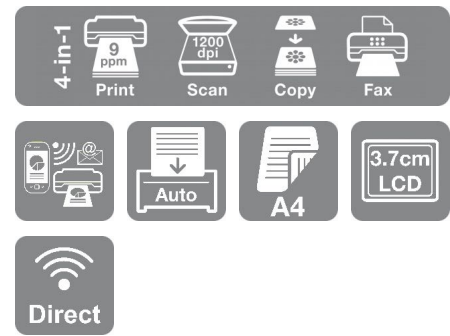

DATASHEET / BROCHURE

KEY FEATURES

- **Wi-Fi 4-in-1**
  Print, scan, copy and fax
- **Business features**
  ADF, business-quality documents and A4 double-sided printing
- **Easy mobile printing**
  Print easily from your smartphone or tablet 1
- **Individual inks**
  Save money by only replacing the colour used
- **3.7cm LCD screen**
  Easily navigate through the printer's functions