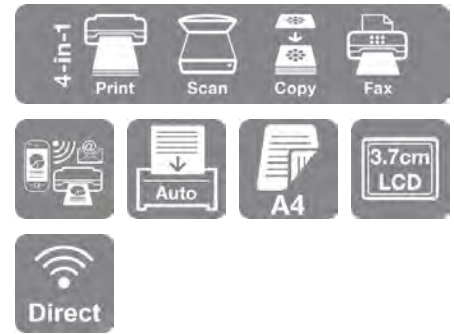

WorkForce WF-2840DWF

DATASHEET / BROCHURE

Compact multifunction inkjet printer designed for home and small offices with automatic document feeder, Wi-Fi and mobile printing.

This feature-rich multifunction inkjet printer is stylish, compact and easy-to-use in your home office. Reduce waste and costs with A4 double-sided printing and affordable individual inks. Labour-intensive tasks such as multi-page copying, scanning and faxing are effortless thanks to the Automatic Document Feeder. Printing on the go is easy with Wi-Fi, Wi-Fi Direct and mobile printing apps.

Compact and stylish

With its sleek and refined form, it's easy to integrate this space-saving, multifunction model into any home office.

Easy to use

Easy navigation thanks to the intuitive user interface and LCD screen. Speed through tasks using the 30-page ADF for multi-page scanning, copying and faxing with minimal effort.