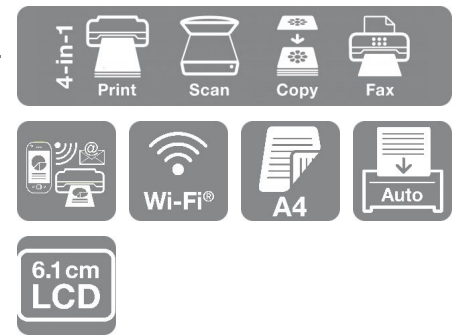

DATASHEET / BROCHURE

KEY FEATURES

- **Wi-Fi 4-in-1**
  Print, scan, copy and fax
- **Business features**
  ADF, business-quality documents and A4 double-sided printing
- **Easy mobile printing and scanning**
  Print easily from your smartphone or tablet and utilise scan-to-cloud¹
- **Individual inks**
  Save money by only replacing the colour used
- **6.1cm LCD screen**
  Easily navigate through the printer's functions