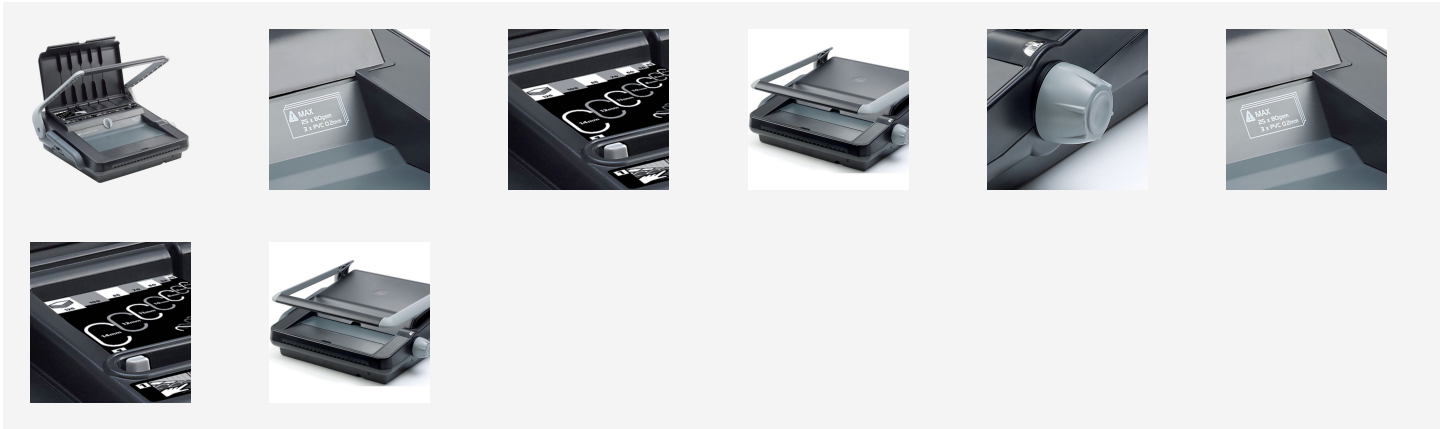

GBC WireBind W20 Wire Binder

Ideal for frequent office use, the sturdy and practical WireBind W20 is designed to make manual binding easier. With document separating and auto centring as standard features, the WireBind W20 can punch up to 20 x 80gsm sheets at once and up to 125 sheets using a 14 mm wire. Binds both A4 and A5 documents.

Attributes

- Auto Centering feature positions the pages for perfect punching
- Easy access clippings tray
- Double Handle: for extra power when punching
- Simply Click Wire Selector: adjusts settings to suit the wire size, ensuring accurate wire closure every time
- A4 and A5 punching

Specifications

Number	4400426
Colour	white
Dimensions (W x H x D)	248 x 480 x 546 mm
Weight	11225 g
Pallet quantity	14
EAN code	5028252236461