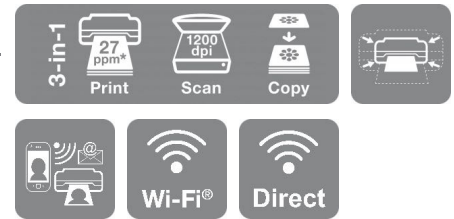

Expression Home XP-2100

DATASHEET / BROCHURE

Save money, space and time with this 3-in-1 featuring Wi-Fi Direct, individual inks and mobile printing.

When you're looking for an affordable, stylish and easy-to-use printer, the XP-2100 is sure to tick all the boxes. It's also compact, produces clear and vibrant prints and is capable of mobile printing with Wi-Fi, Wi-Fi Direct and a range of compatible Epson apps.

Sleek and stylish 3-in-1

Don't let a printer impact your decor - our stylish and compact 3-in-1 printers are designed to integrate into the home. This affordable model efficiently uses your space combining printing, scanning and copying facilities in one unit.