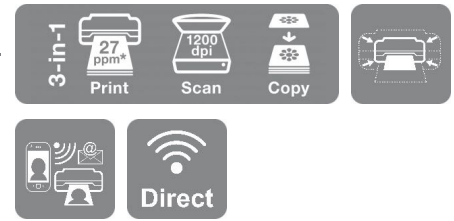

Expression Home XP-257

DATASHEET / BROCHURE

Save money, space and time with this small-in-one featuring Wi-Fi Direct, individual inks and mobile printing.

Looking for an affordable, stylish and easy-to-use printer? This one is sure to tick all the boxes, plus it's compact, produces high-quality prints and is capable of mobile printing with Wi-Fi, Wi-Fi Direct and a range of compatible apps.

Stylish small-in-one

Don't let a printer impact your decor - our stylish and compact small-in-one range is designed to integrate into the home. This affordable model efficiently uses your space combining printing, scanning and copying facilities in one unit.