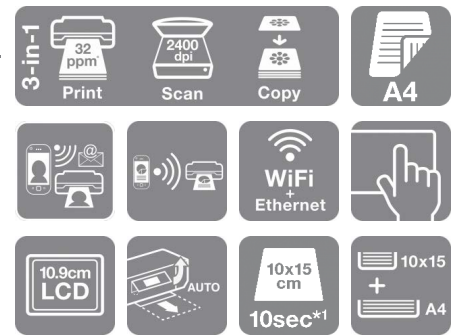

Expression Photo XP-760

DATASHEET

Superior all-in-one A4 photo printer with Wi-Fi and 6-colour inks for users wanting high-quality, long-lasting photographs.

This all-in-one photo printer with Wi-Fi is ideal for photo enthusiasts looking for a great all-rounder. The XP-760 uses high-quality Claria Photo HD inks to ensure your treasured memories will last for 300 years in a photo album¹. Epson Connect² helps make mobile printing a breeze and a large LCD touchscreen makes it incredibly easy-to-use.

Superior results

The XP-760 uses a six-colour inkset to deliver smooth tonal gradations, natural blacks and rich, vibrant colours for superior-quality photos.

Mobile printing

Epson Connect consists of Epson iPrint² – for easy wireless printing from smartphones and tablets; Epson Creative Print² – print photos directly from Facebook, and Epson Email print² – print from anywhere in the world by emailing photos and documents directly to the printer. AirPrint³ and Google Cloud Print are also supported.

Wireless connectivity

Automatic Wi-Fi set-up⁴ makes it quick and simple to connect to a Wi-Fi network or, alternatively, compatible devices can be connected via Wi-Fi Direct[®] without having to connect to a wireless router. Printing is also possible from Wireless PictBridge-compatible cameras.