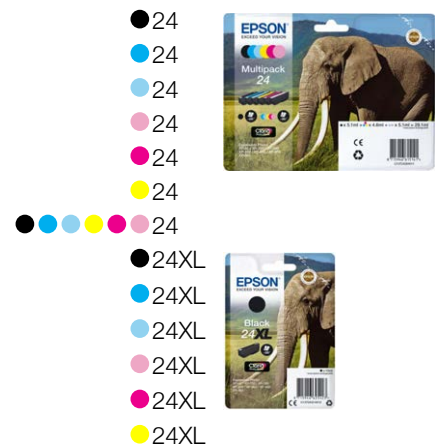

FAX

Type of fax	Walk-up black and white and colour fax capability
Fax Transmission Speed	Up to 33.6kbps / Approx. 3 sec/page
Error correction mode	CCITU/ITU Group3 fax with Error Correction Mode
Fax speed dials (max)	60 names and numbers
Page memory	Up to 180 pages (ITU-T No.1 chart)
Fax Functions	PC Fax, Auto Redial, Speed Dial

PAPER / MEDIA HANDLING

Number of paper trays	2
Duplex	Yes (A4, plain paper)

OTHER

Warranty	12 months Carry in Optional warranty extension available

LOGISTICS INFORMATION

SKU	C11CD95401
EAN code	8715946540016
Dimensions Single Carton	480 x 270 x 425 mm
Carton Weight	10 Kg
Multiple Order Quantity	1 Units
Country of Origin	Indonesia
Pallet Size Euro	26 Units
Pallet Size Block	36 Units

For more information please contact:

Telephone: 01952 607111 (UK)+
01 436 7742 (Republic of Ireland)
E-mail: enquiries@epson.co.uk
Chat: etalk.epson-europe.com
Fax: 0871 222 6740
+ Local call rate.

Web: www.epson.co.uk
www.epson.ie

Trademarks and registered trademarks are the property of Seiko Epson Corporation or their respective owners. Product information is subject to change without prior notice.

Expression Photo XP-860

WHAT'S IN THE BOX

- Software (CD)
- Setup guide
- Power cable
- Main unit
- Individual Ink Cartridges
- Warranty document

INK CARTRIDGE COMPATIBILITY

INK YIELD DATA

	Elephant 24	Elephant 24XL
●	240 pages*	500 pages*
●●●●●	360 pages*	740 pages*

* Approx. page yield based on ISO/IEC 24711/24712. Actual yield will vary depending on images printed and usage conditions.

1. Print permanence ratings are based on accelerated testing of prints on specialty media stored in archival sleeves in album storage. Actual print stability will vary according to the media, printed image, display conditions, light intensity, humidity, and atmospheric conditions. Epson does not guarantee longevity of prints.
2. Epson iPrint and Epson Creative Print require a wireless connection and the Epson printing apps. Email print, Epson scan-to-cloud and Epson Remote print driver require an internet connection. For more information, supported languages and devices, please visit www.epsonconnect.eu
3. AirPrint-enabled printers work with iPad (all models), iPhone (3GS or later), and iPod touch (3rd generation or later) running the latest version of iOS.
4. Automatic set-up compatible with Windows 8, Windows 7, Windows Vista and Mac OS.
5. For test conditions visit www.epson.eu/testing

EPSON®