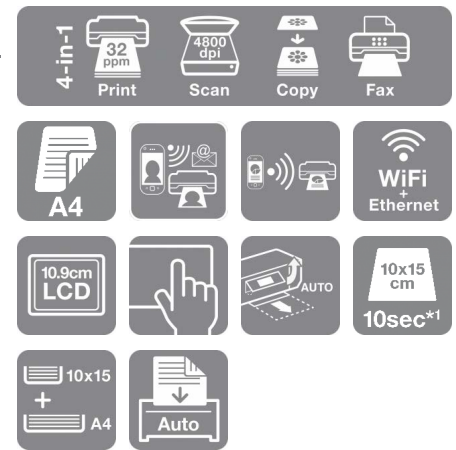

Expression Photo XP-860

DATASHEET

Superior 4-in-1 A4 photo printer with Wi-Fi and 6-colour inks for users wanting high-quality, long-lasting photographs.

This top-of-the range 4-in-1 photo printer with Wi-Fi is ideal for photo enthusiasts looking for a great all-rounder. The XP-860 uses high-quality Claria Photo HD inks to ensure your treasured memories will last for 300 years in a photo album¹. Epson Connect² helps make mobile printing a breeze and a large LCD touchscreen and duplex Automatic Document Feeder (ADF) make it incredibly easy-to-use.