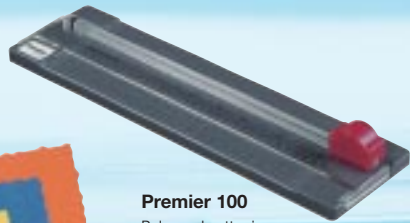

Trimmers

For professional use in the office or at home, for arts and crafts or at school, trimmers are extremely easy and safe to use, and assure that paper, photos, cardboard, sheet materials and more are precisely cut to the desired size. The transparent paper clamp holds the material to be cut securely in place, thus avoiding misalignment due to slipping. This is the only way to guarantee an accurate cut for larger stacks of paper.

Premier 100
Ruler and cutter in one:
for hobby and office
with formats up to A4

Premier 110
Premier 120
Perfection: the ground rotary
blade cuts up to 10 sheets

Accessories for Premier 100 / 110

Creativity knows no limits thanks to interchangeable cutting heads. Greeting cards and photos are transformed into one-of-a-kind showpieces

Premier 310 / 320 / 330 / 340 / 350
High performance:
10 variants for professional use
with cutting lengths of up to 1300 mm
and with extra high capacity for
up to 25 sheets if required

Complete
with variable cutting head
limit stops as standard
equipment