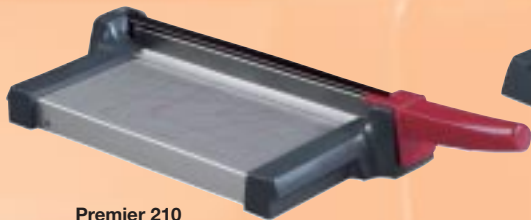

Premier®

Premier 210
Premier 220
Where scissors have reached their limits:
cuts up to five sheets with ease and accuracy

Variant for England:
with safety guard in
accordance with British
standard 5498