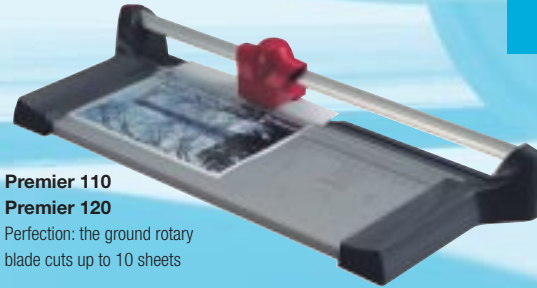

Trimmers

For professional use in the office or at home, for arts and crafts or at school, trimmers are extremely easy and safe to use, and assure that paper, photos, cardboard, sheet materials and more are precisely cut to the desired size. The transparent paper clamp holds the material to be cut securely in place, thus avoiding misalignment due to slipping. This is the only way to guarantee an accurate cut for larger stacks of paper.

Premier 100
Ruler and cutter in one:
for hobby and office
with formats up to A4

Premier 110
Premier 120
Perfection: the ground rotary
blade cuts up to 10 sheets

Accessories for Premier 100 / 110

Creativity knows no limits thanks to interchangeable cutting heads. Greeting cards and photos are transformed into one-of-a-kind showpieces

Premier 310 / 320 / 330 / 340 / 350
High performance:
10 variants for professional use
with cutting lengths of up to 1300 mm
and with extra high capacity for
up to 25 sheets if required

Complete
with variable cutting head
limit stops as standard
equipment