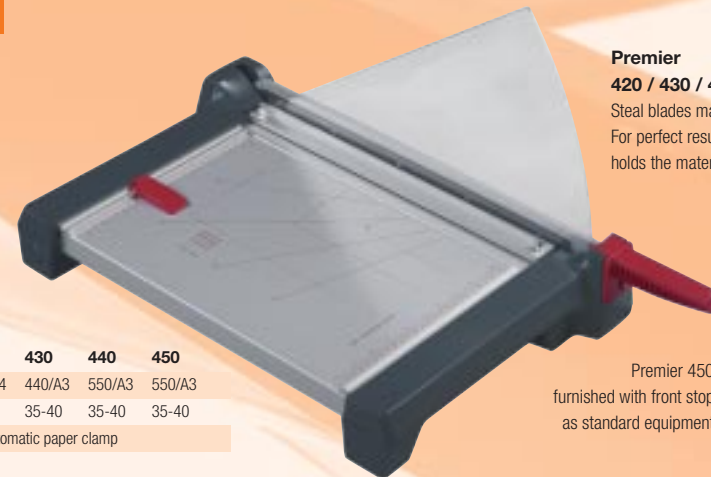

Trimmers

For professional use in the office or at home, for arts and crafts or at school, trimmers are extremely easy and safe to use, and assure that paper, photos, cardboard, sheet materials and more are precisely cut to the desired size. The transparent paper clamp holds the material to be cut securely in place, thus avoiding misalignment due to slipping. This is the only way to guarantee an accurate cut for larger stacks of paper.

Premier 310 / 320 / 330 / 340 / 350
High performance:
10 variants for professional use
with cutting lengths of up to 1300 mm
and with extra high capacity for
up to 25 sheets if required

Complete
with variable cutting head
limit stops as standard
equipment

Premier®

Premier 210
Premier 220
Where scissors have reached their limits:
cuts up to five sheets with ease and accuracy

Variant for England:
with safety guard in
accordance with British
standard 5498

Premier 510
Premier 520
In the office or at home: rugged design
assures precision results for up to 15 sheets

In combination with the ergonomically designed handle, this assures best possible cutting results with minimal effort. As a pleasant side effect, the blade opening angle is smaller than with conventional cutters, the hand guard is not as high and the unit takes up less space. The paper clamp included with the Premier 400 follows the blade – it rises and falls automatically. In this way, stacks of up to 40 sheets are held securely in place in an effortless fashion.